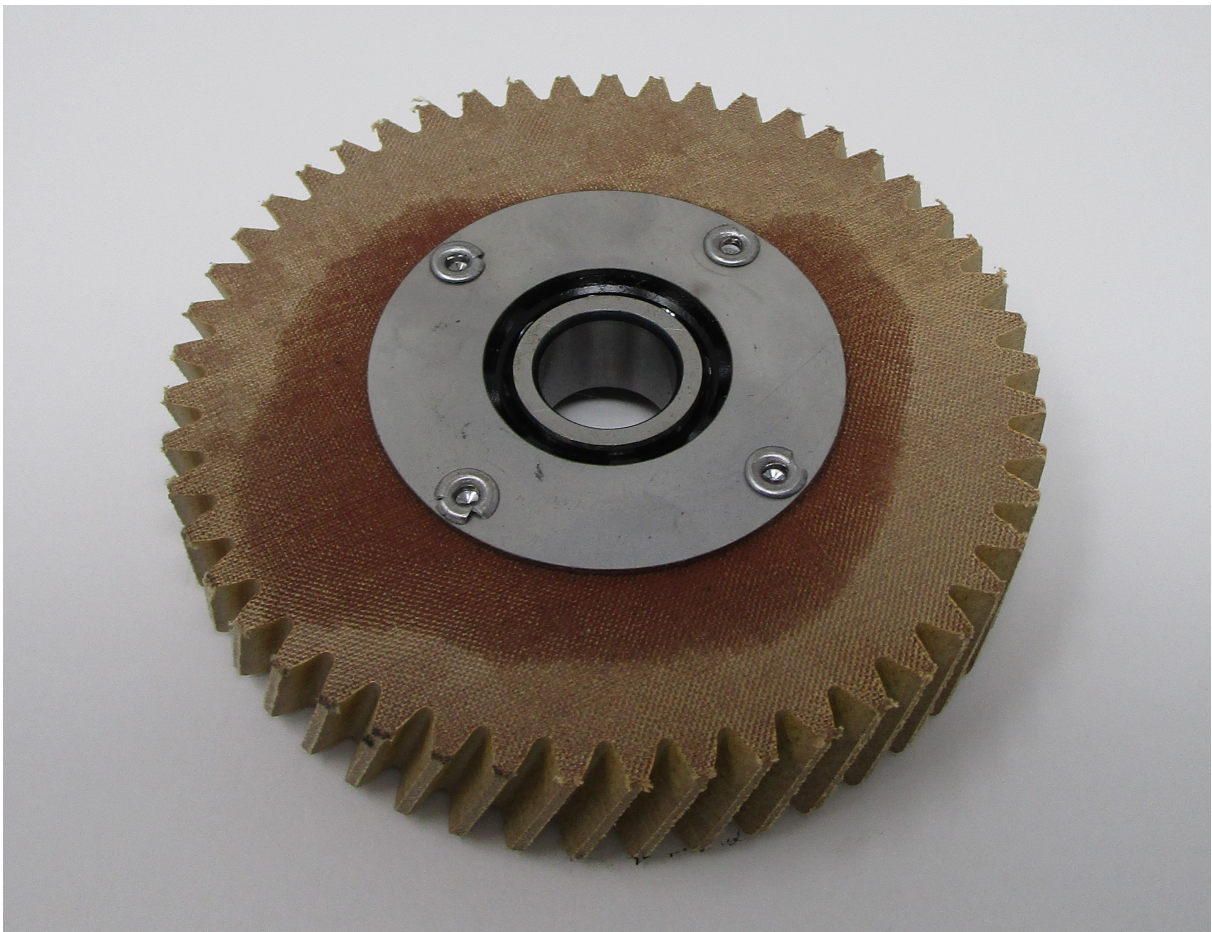

Gear | 2X08411

Product Images

Additional Information

Stock Number	JT9-2X08411
Gross Weight	1.0