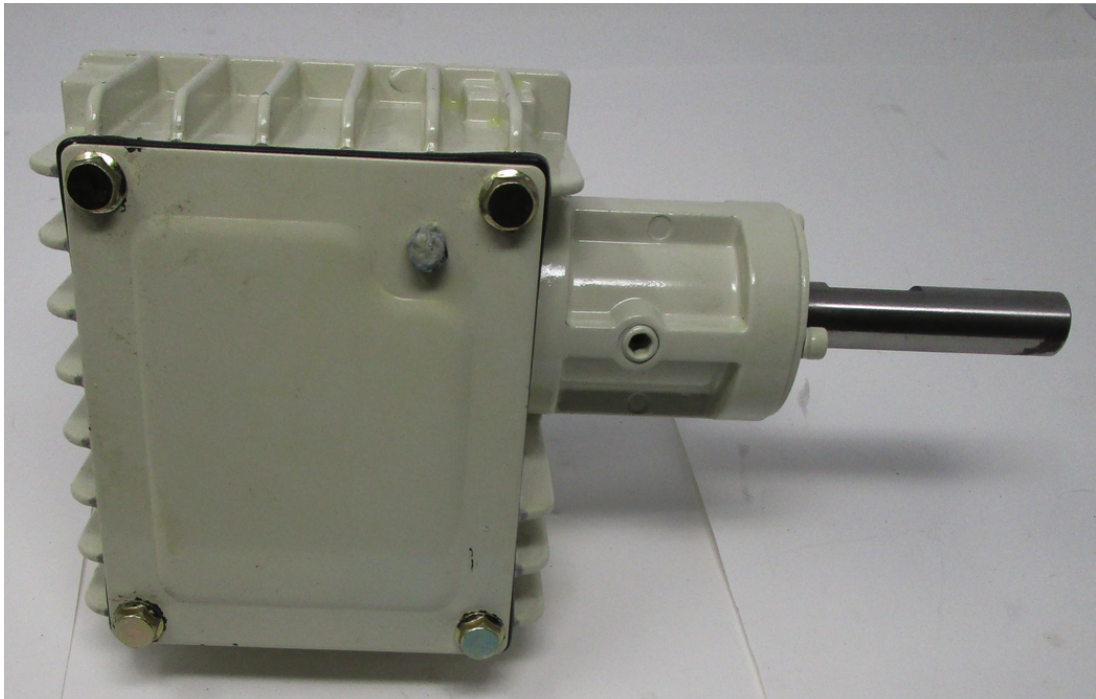

# Gear | 5711801A

## Product Images

---

## Additional Information

---

Stock Number	JT9-5711801A
Gross Weight	8.0