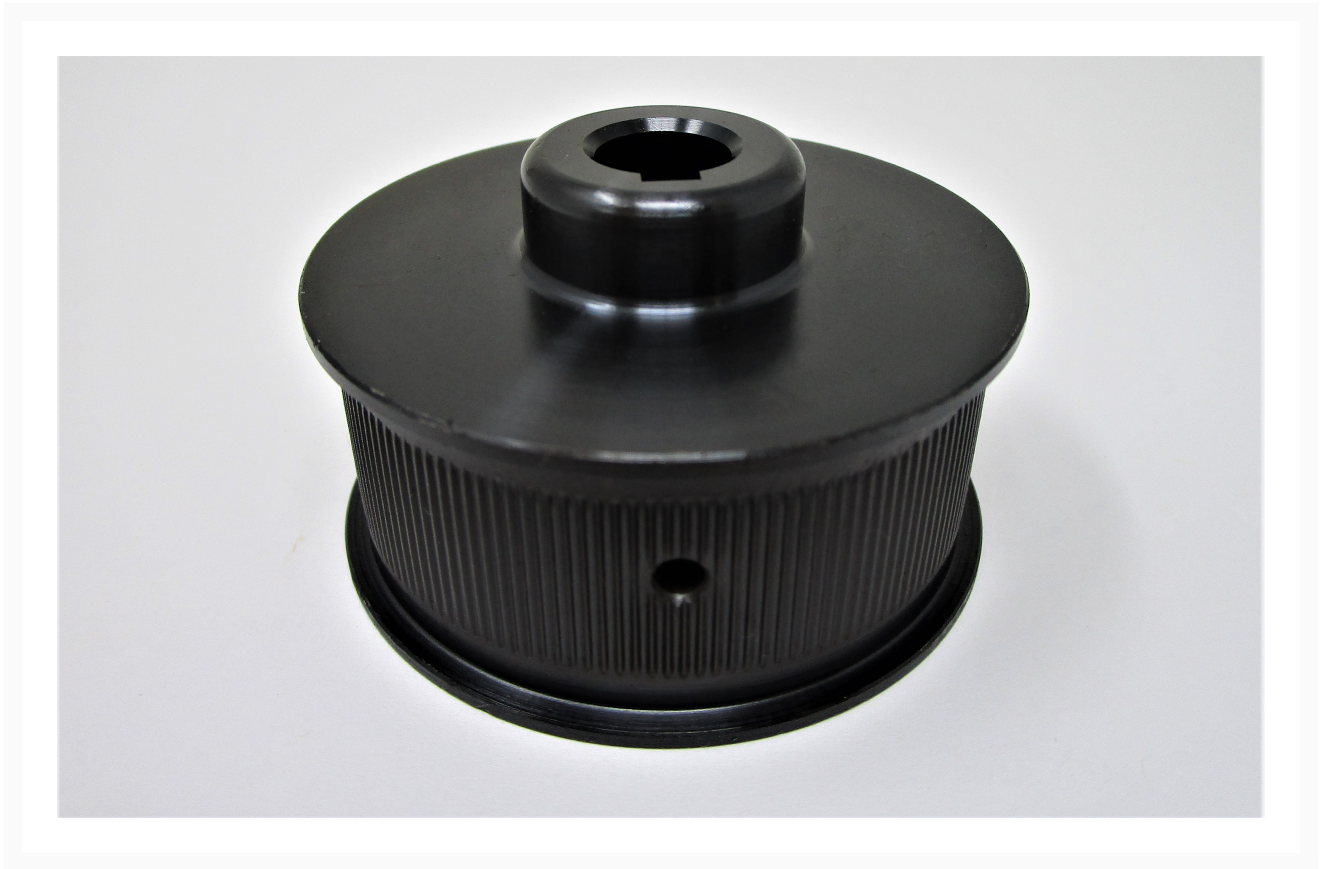

Drive Pulley Jsm-620 | 62022NPN

Product Images

Additional Information

Stock Number	JT9-62022NPN
Gross Weight	1.0