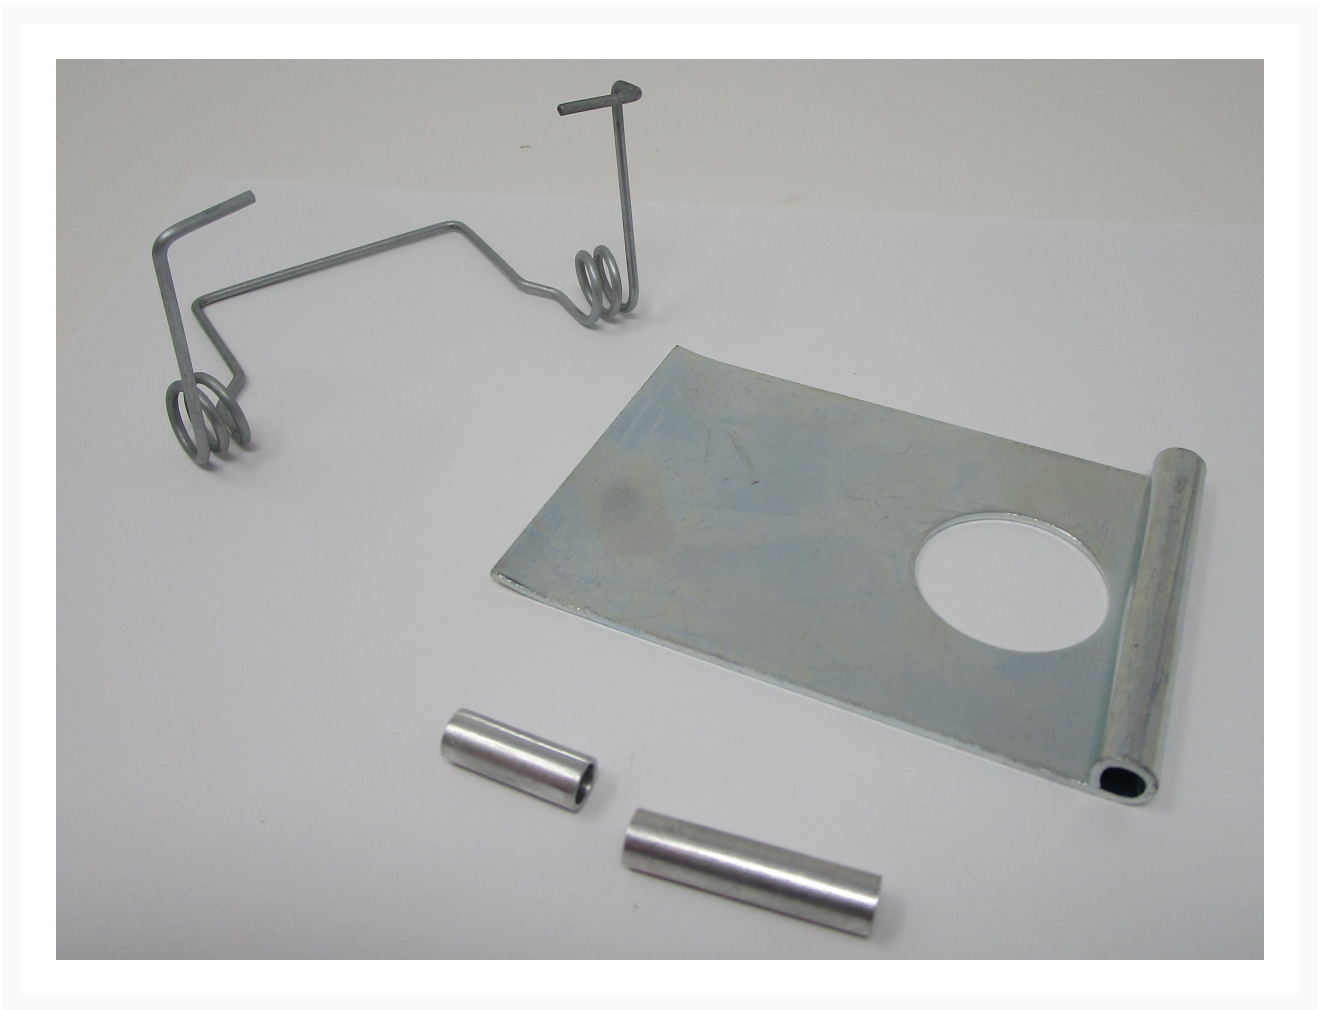

Cable Tension Plate Set Ew-60A | 90-12450

Product Images

Additional Information

Stock Number	JT9-90-12450
Gross Weight	1.0