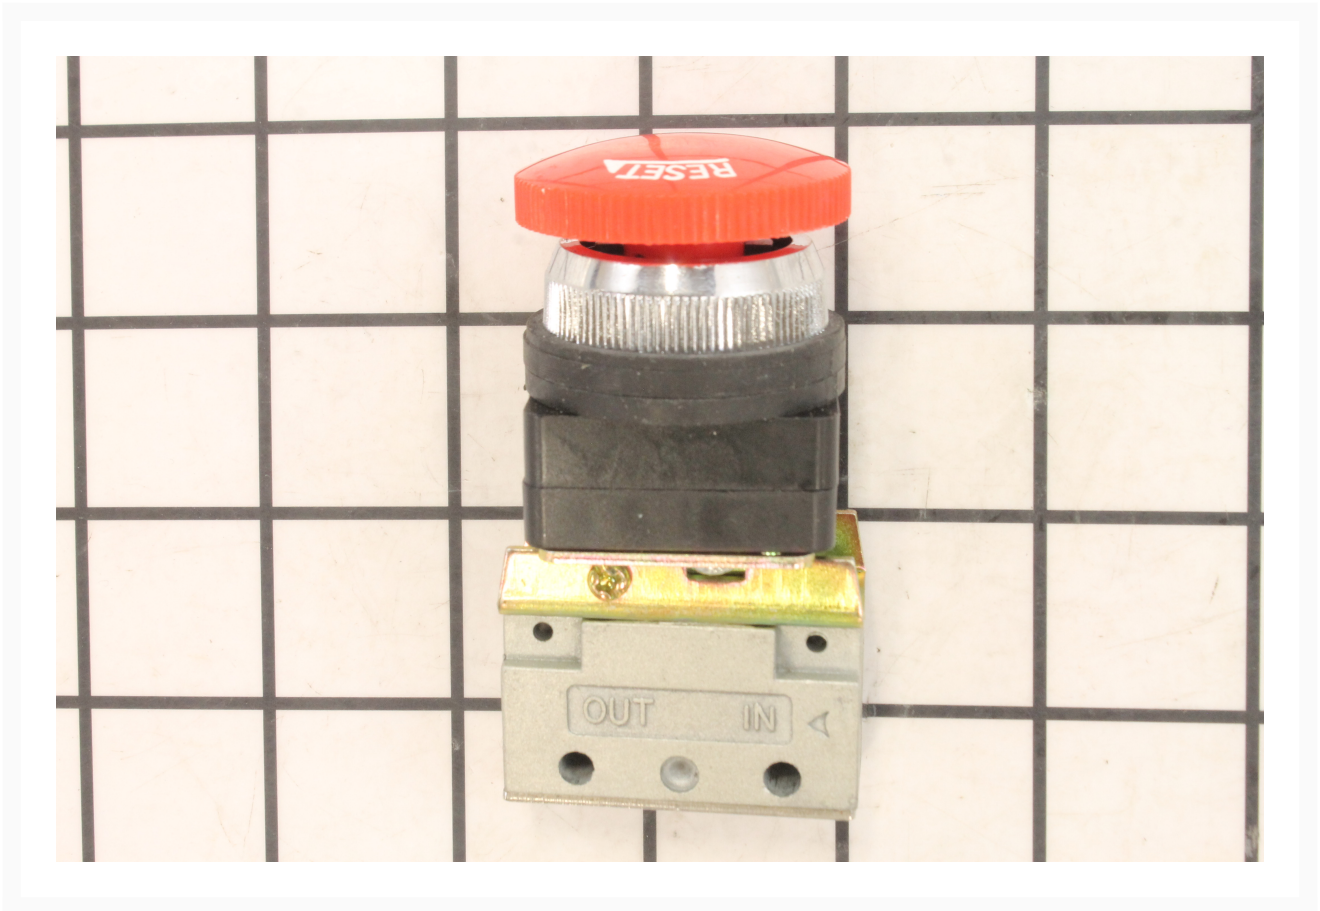

Emergency Button | COS18-211

Product Images

Additional Information

Stock Number	JT9-COS18-211
Gross Weight	1.0
Net weight	1.0