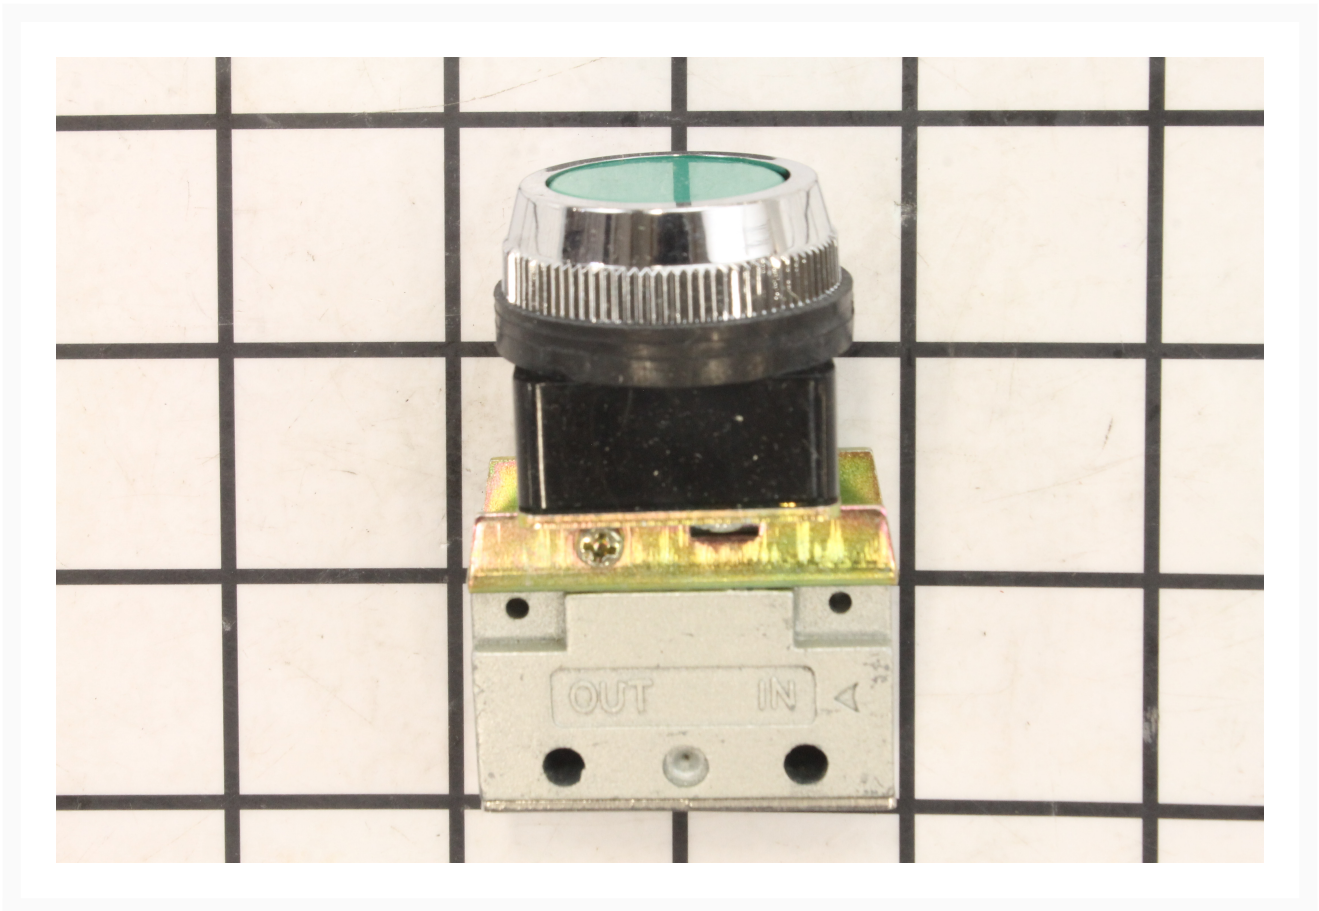

Air Pressure Start Button | COS18-214

Product Images

Additional Information

Stock Number	JT9-COS18-214
Gross Weight	1.0