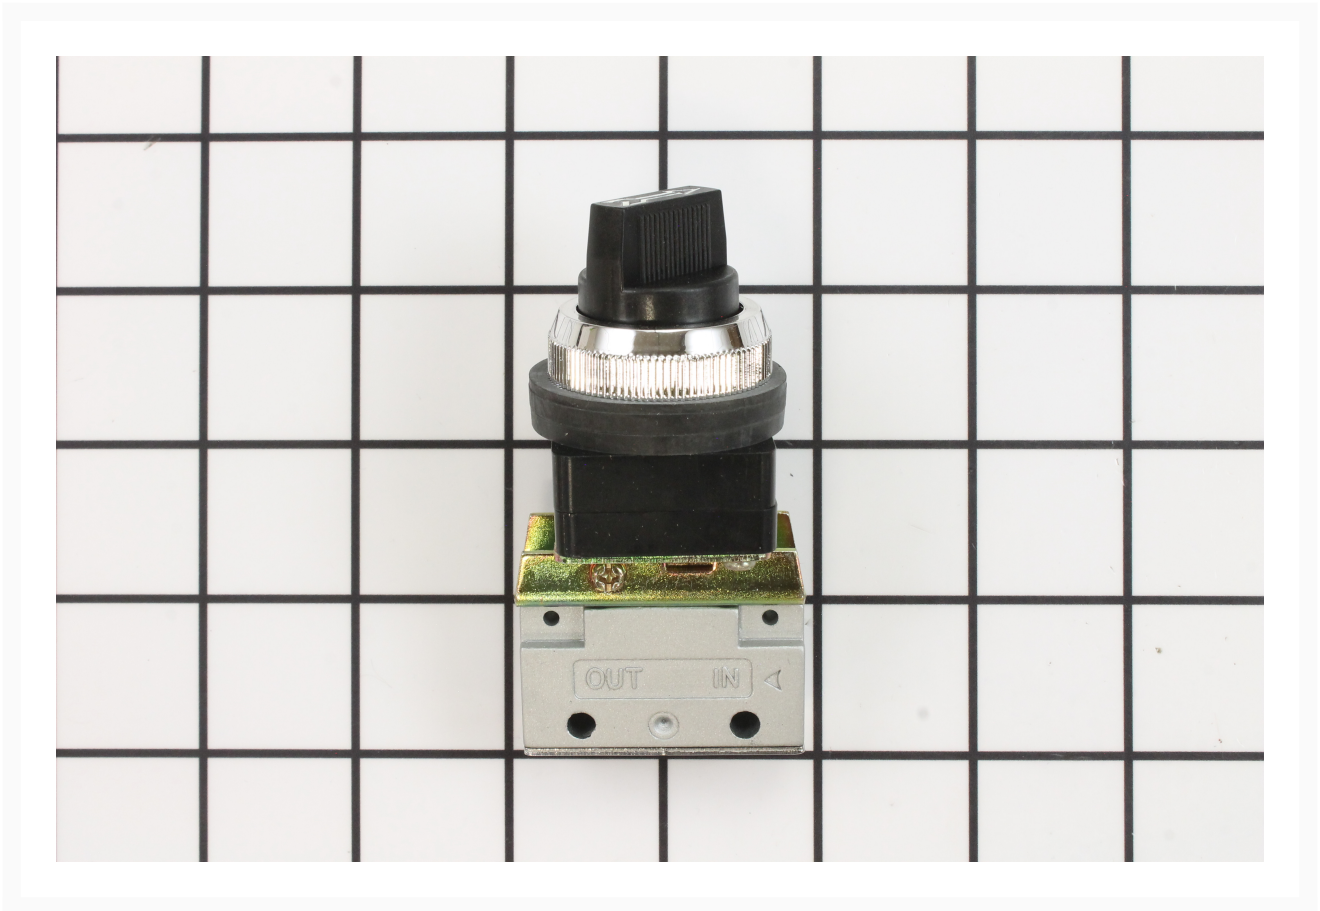

Control Switch | COS18-427

Product Images

Additional Information

Stock Number	JT9-COS18-427
Gross Weight	1.0