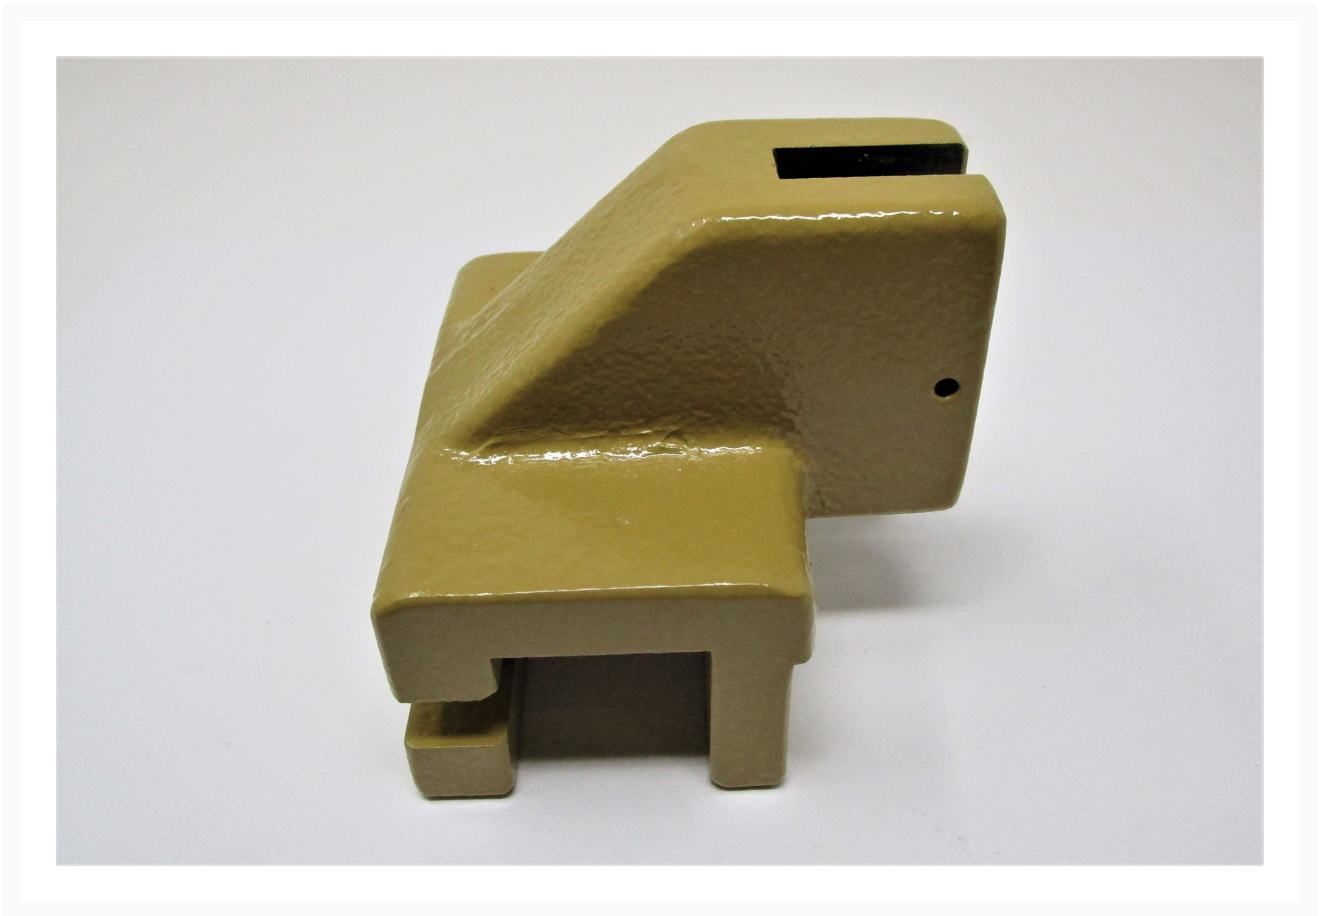

# Guide Body | COS18-605

## Product Images

---

## Additional Information

---

Stock Number	JT9-COS18-605
Gross Weight	1.0