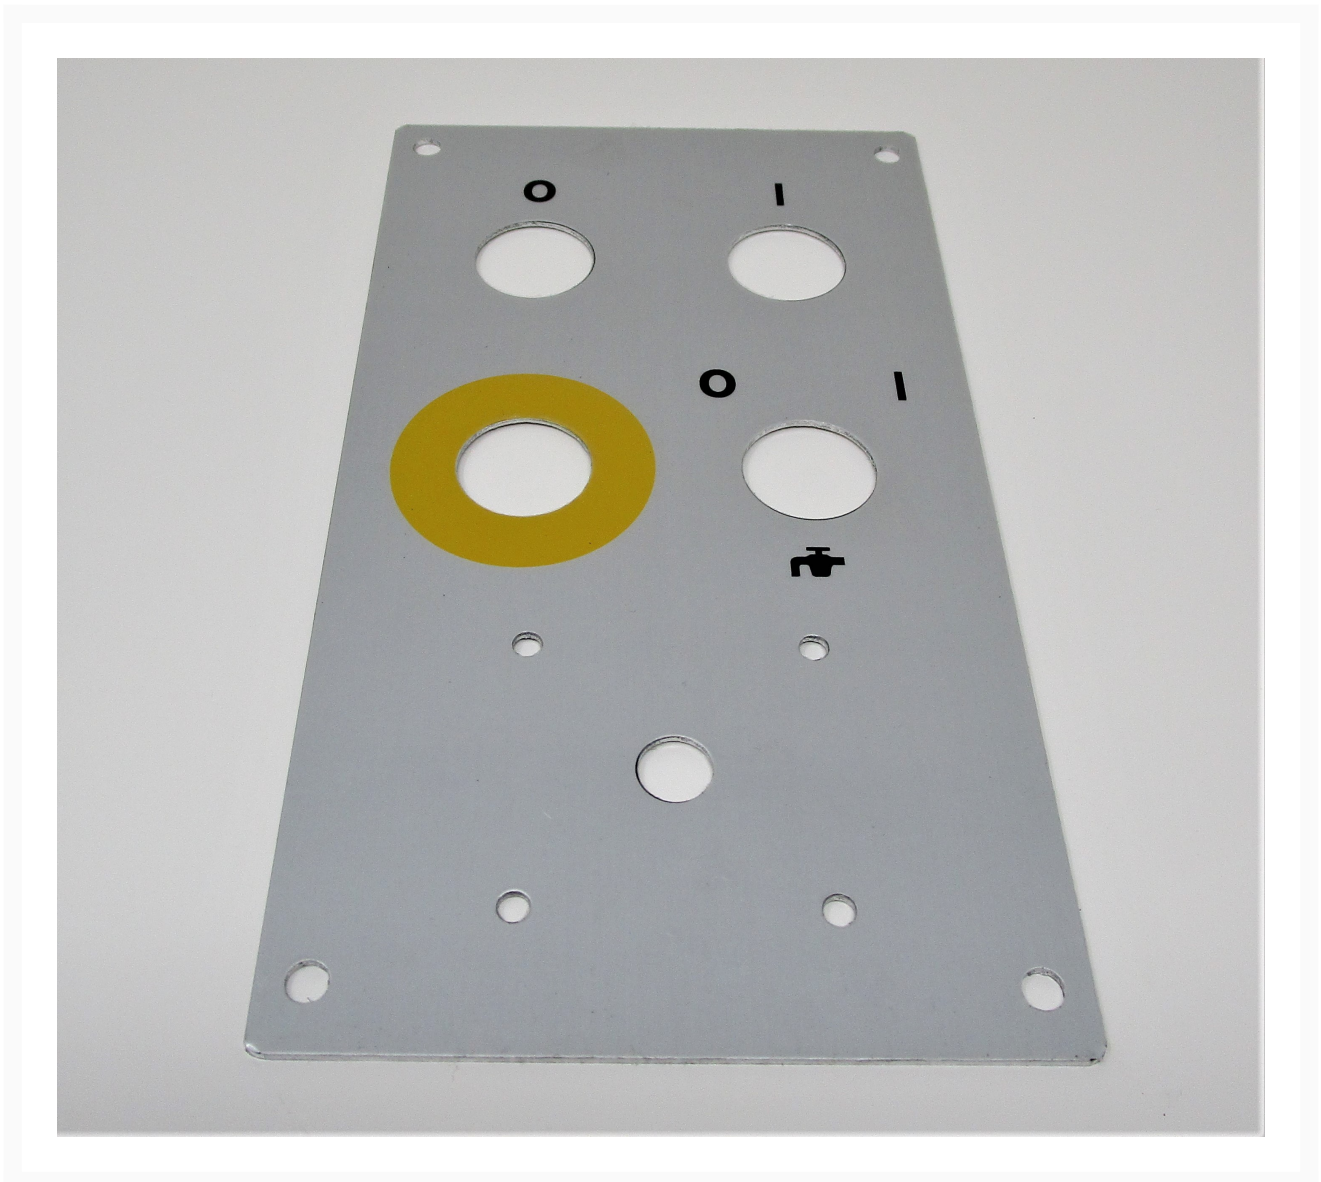

Control Box Panel | CS275-100

Product Images

Additional Information

Stock Number	JT9-CS275-100
Gross Weight	0.22