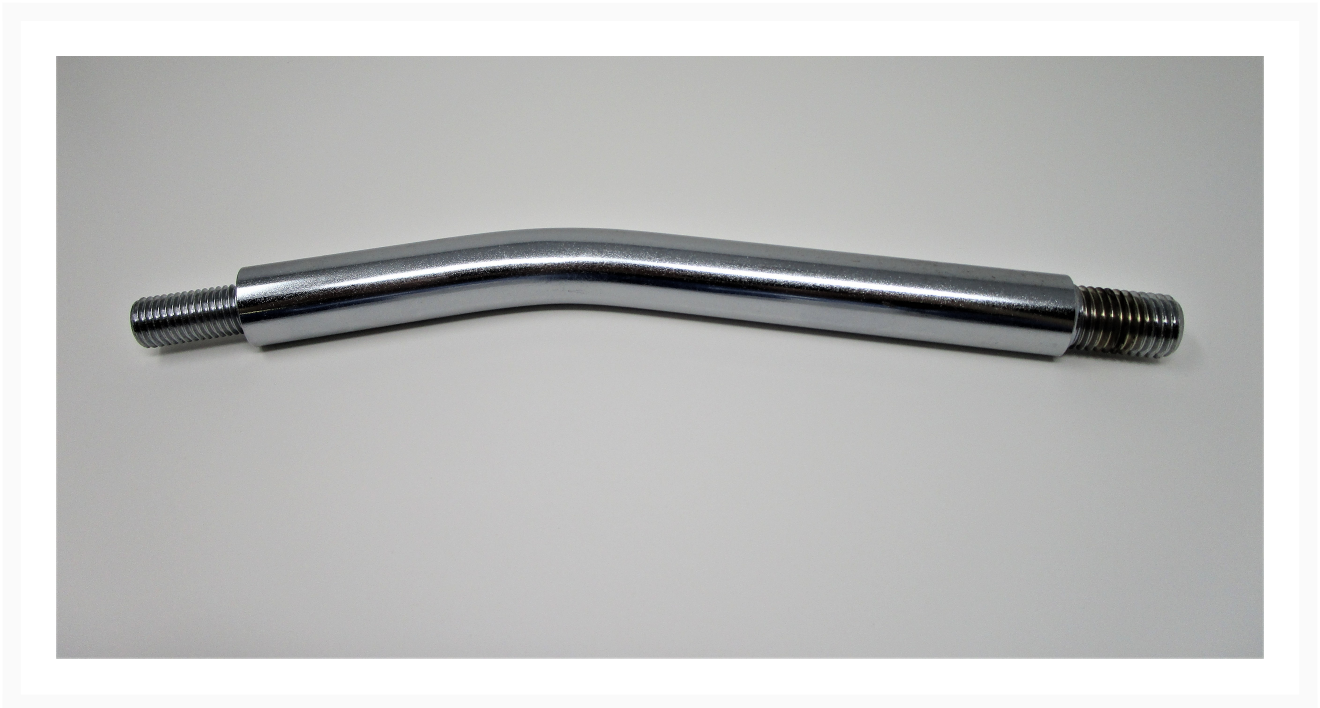

Handle | CS275-55

Product Images

Additional Information

Stock Number	JT9-CS275-55
Gross Weight	2.65