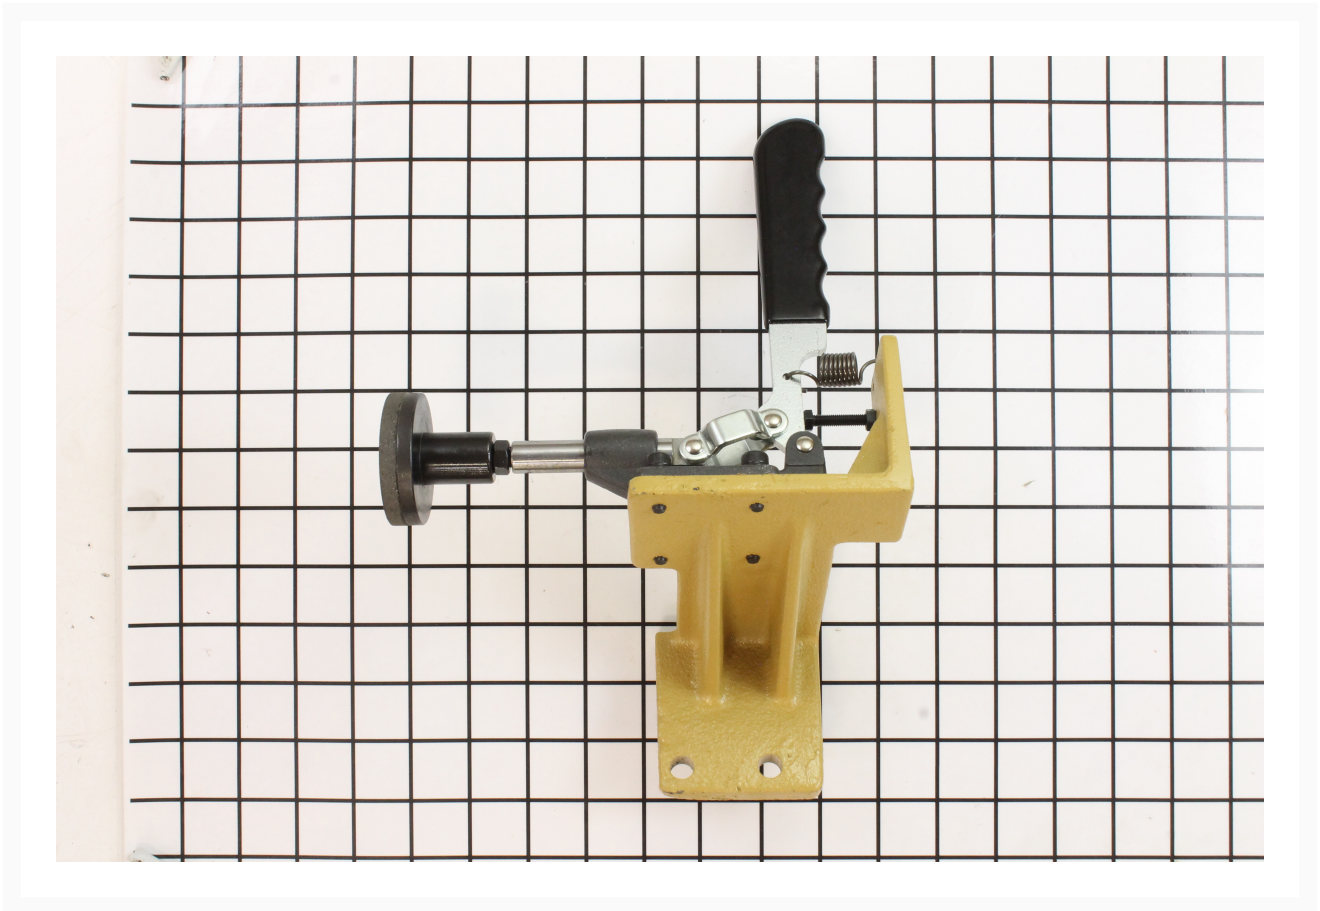

Brake Assembly | DS20-200

Product Images

Additional Information

Stock Number	JT9-DS20-200
Gross Weight	4.08