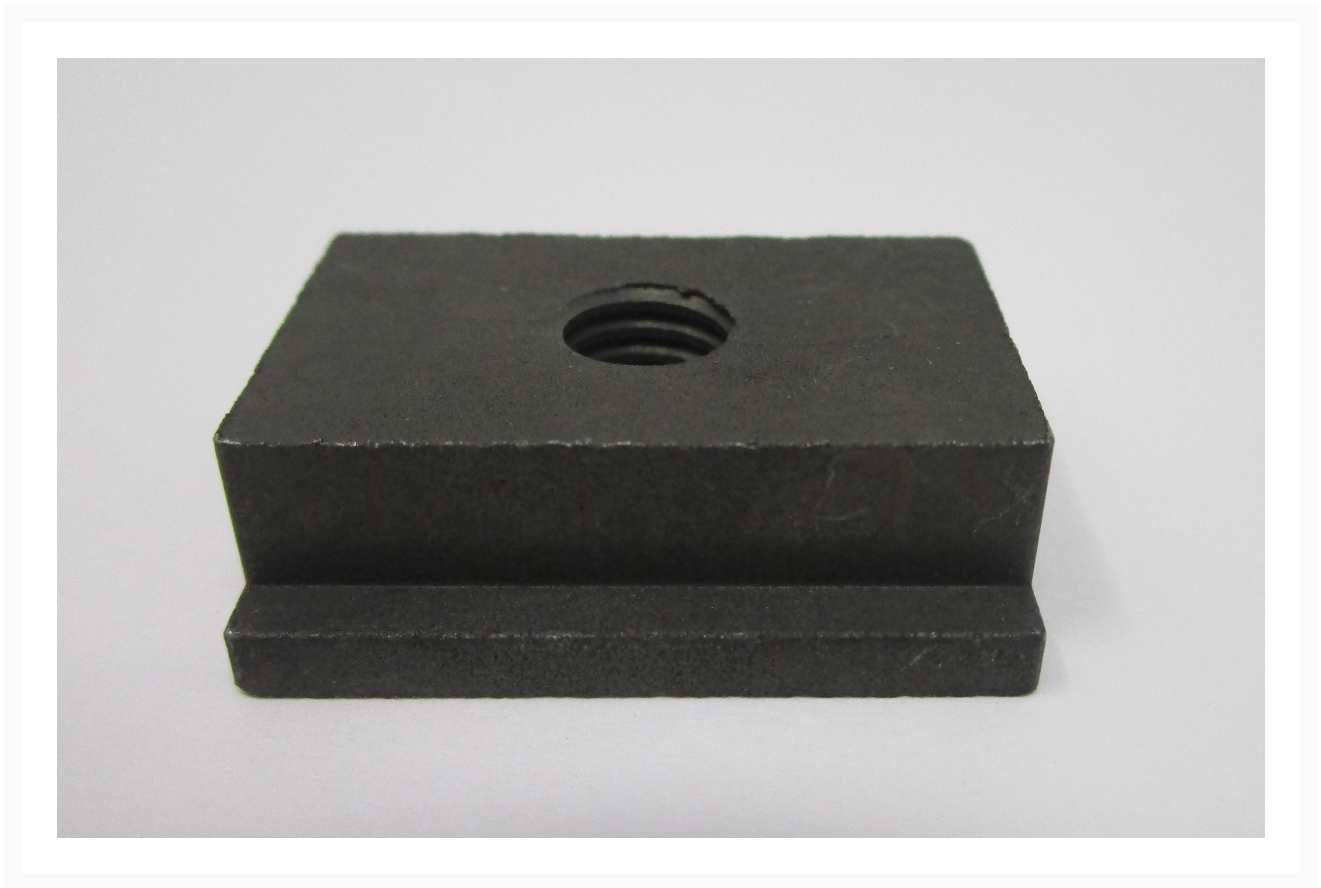

# Guide Block | EHVS80-20

## Product Images

---

## Additional Information

---

Stock Number	JT9-EHVS80-20
Gross Weight	1.0