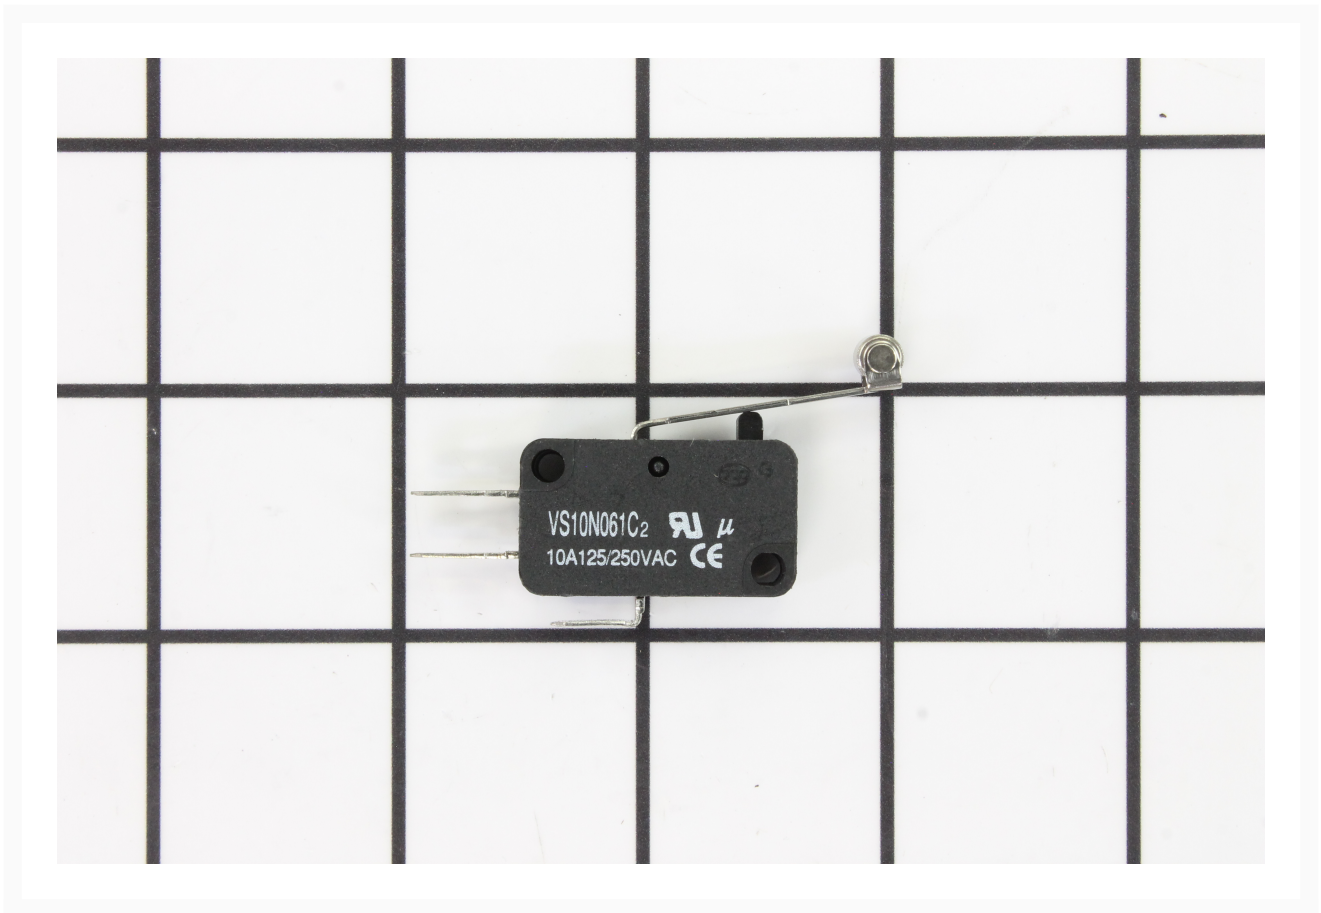

# Limit Switch | ET-1610

## Product Images

---

## Additional Information

---

Stock Number	JT9-ET-1610
Gross Weight	1.0
Net weight	1.0