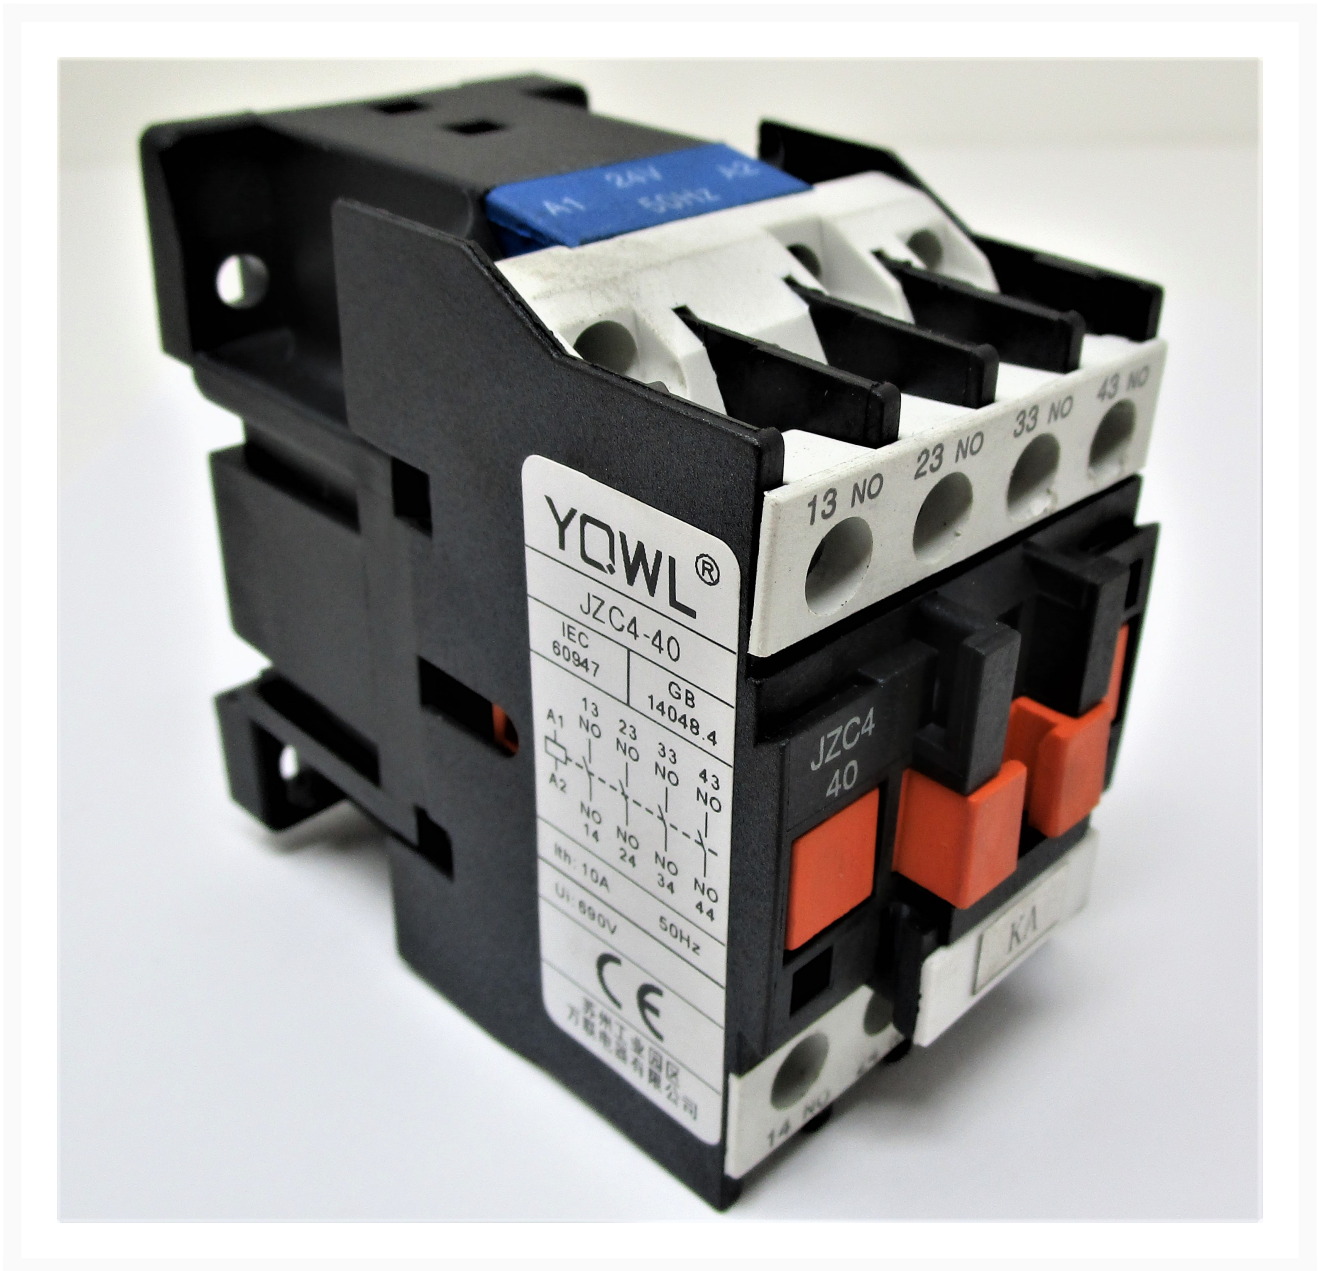

Contactor Relay Jzc4-40-24V | GH1440B-1222

Product Images

Additional Information

Stock Number	JT9-GH1440B-1222
Gross Weight	1.0