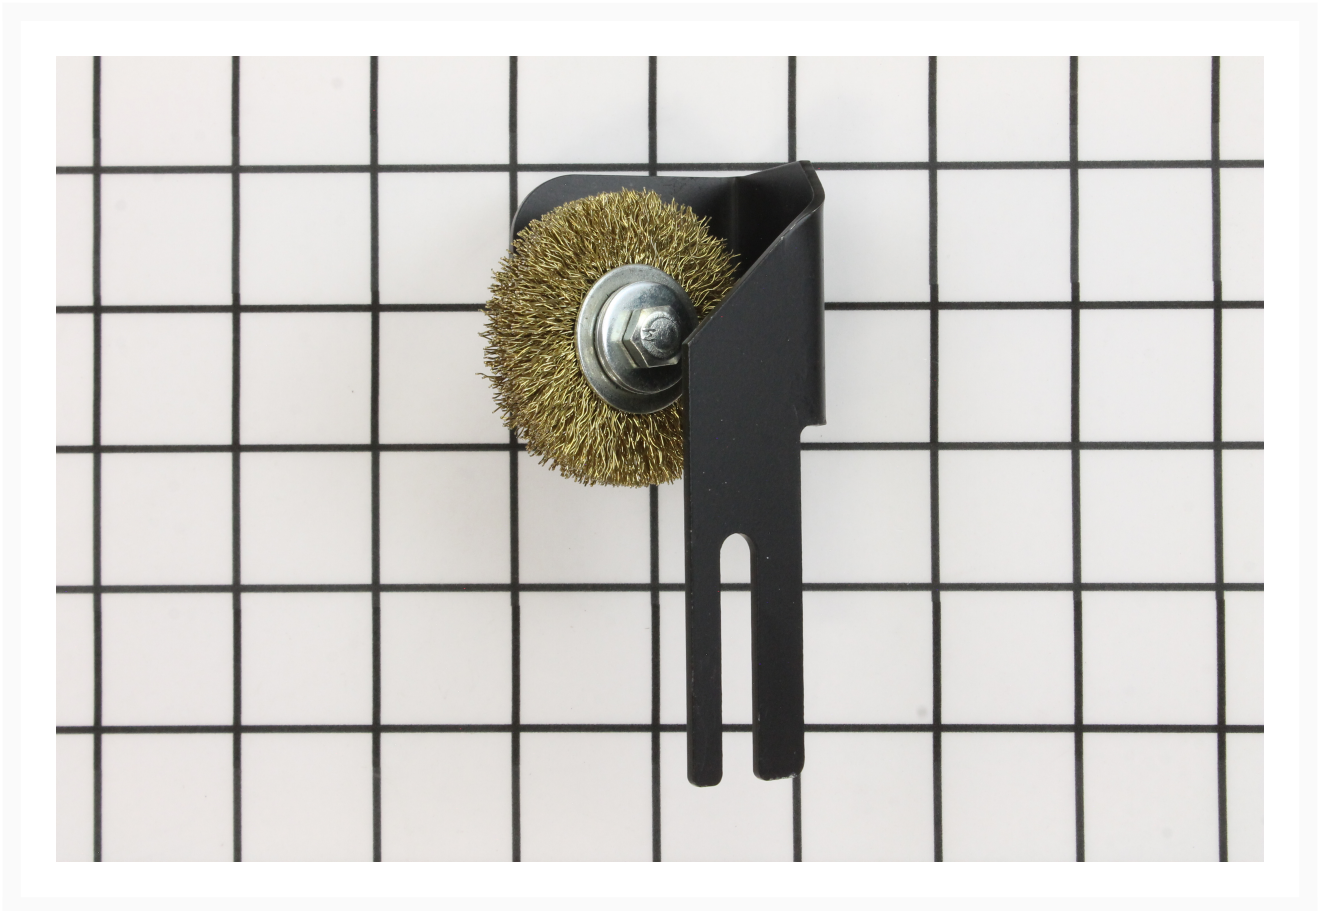

Brush Assembly | HBS814GH-198

Product Images

Additional Information

Stock Number	JT9-HBS814GH-198
Gross Weight	0.154
SAP Net weight	0.154