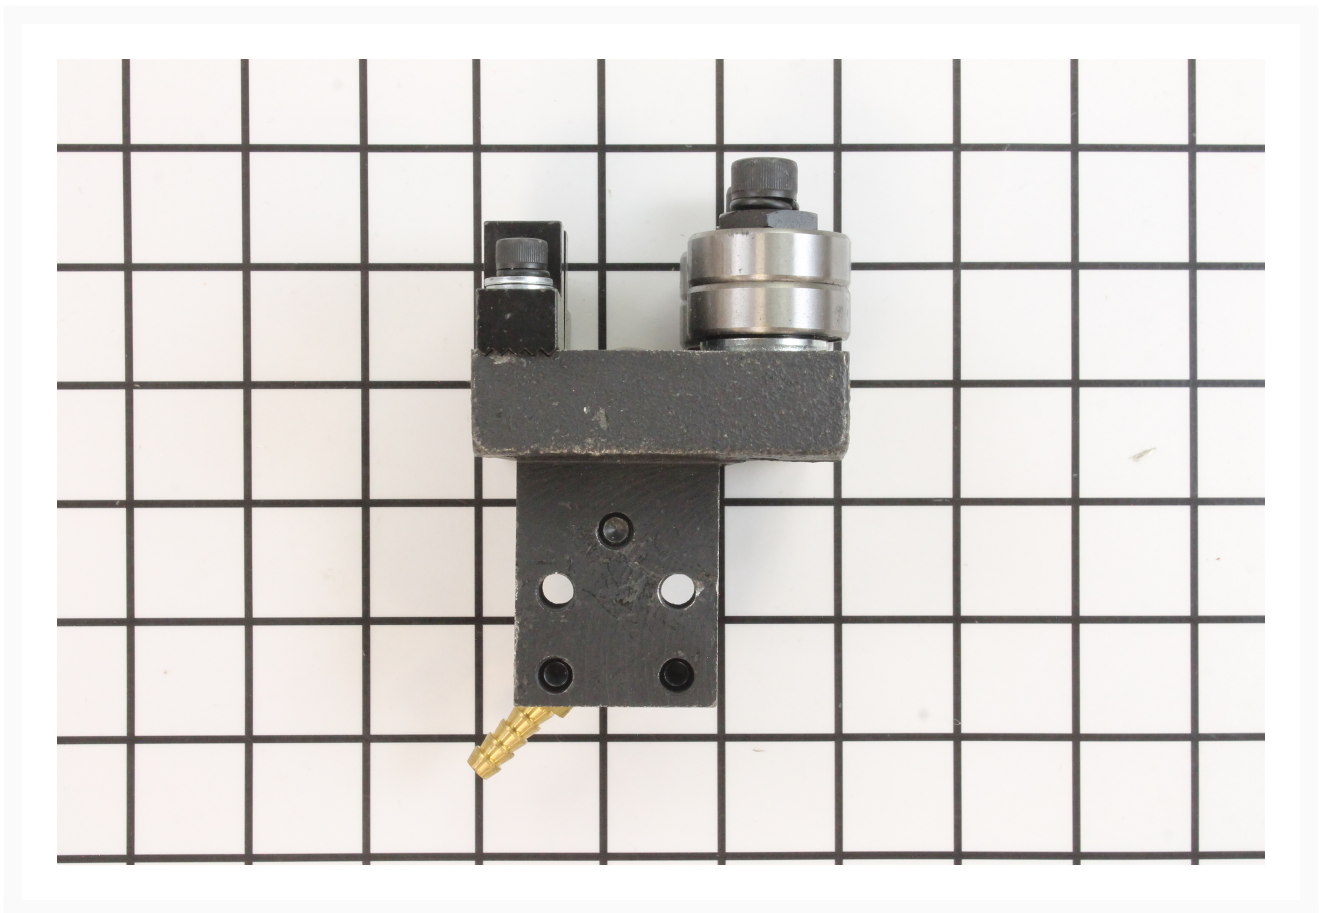

GUIDE BRKT ASSY - LEFT | HBS916W-124A

Product Images

Additional Information

Stock Number	JT9-HBS916W-124A
Gross Weight	1.0