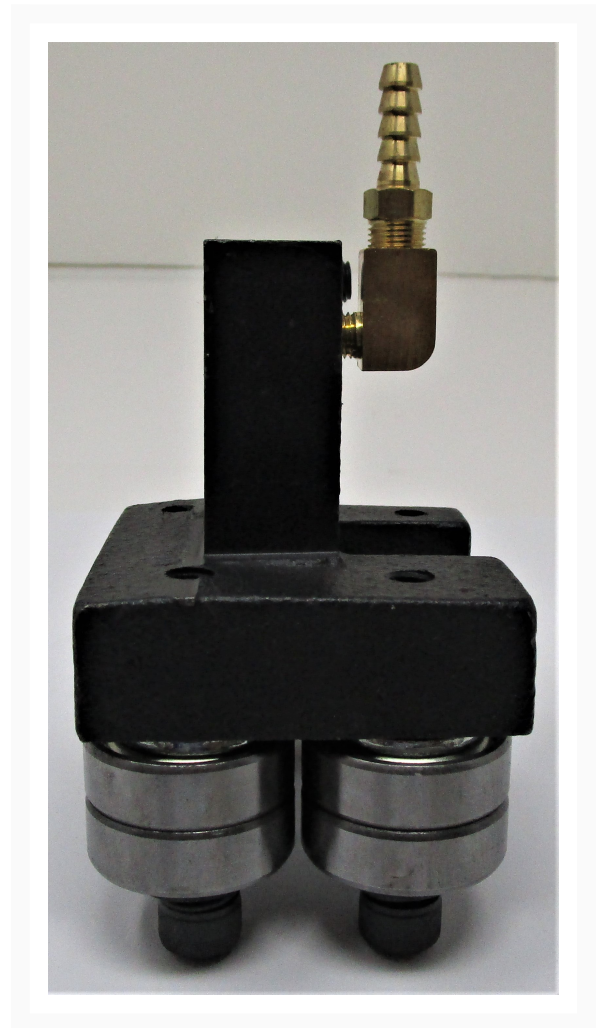

GUIDE BRKT ASSY - RIGHT | HBS916W-149A

Product Images

Additional Information

| | |
|--------------|------------------|
| Stock Number | JT9-HBS916W-149A |
| Gross Weight | 1.0 |