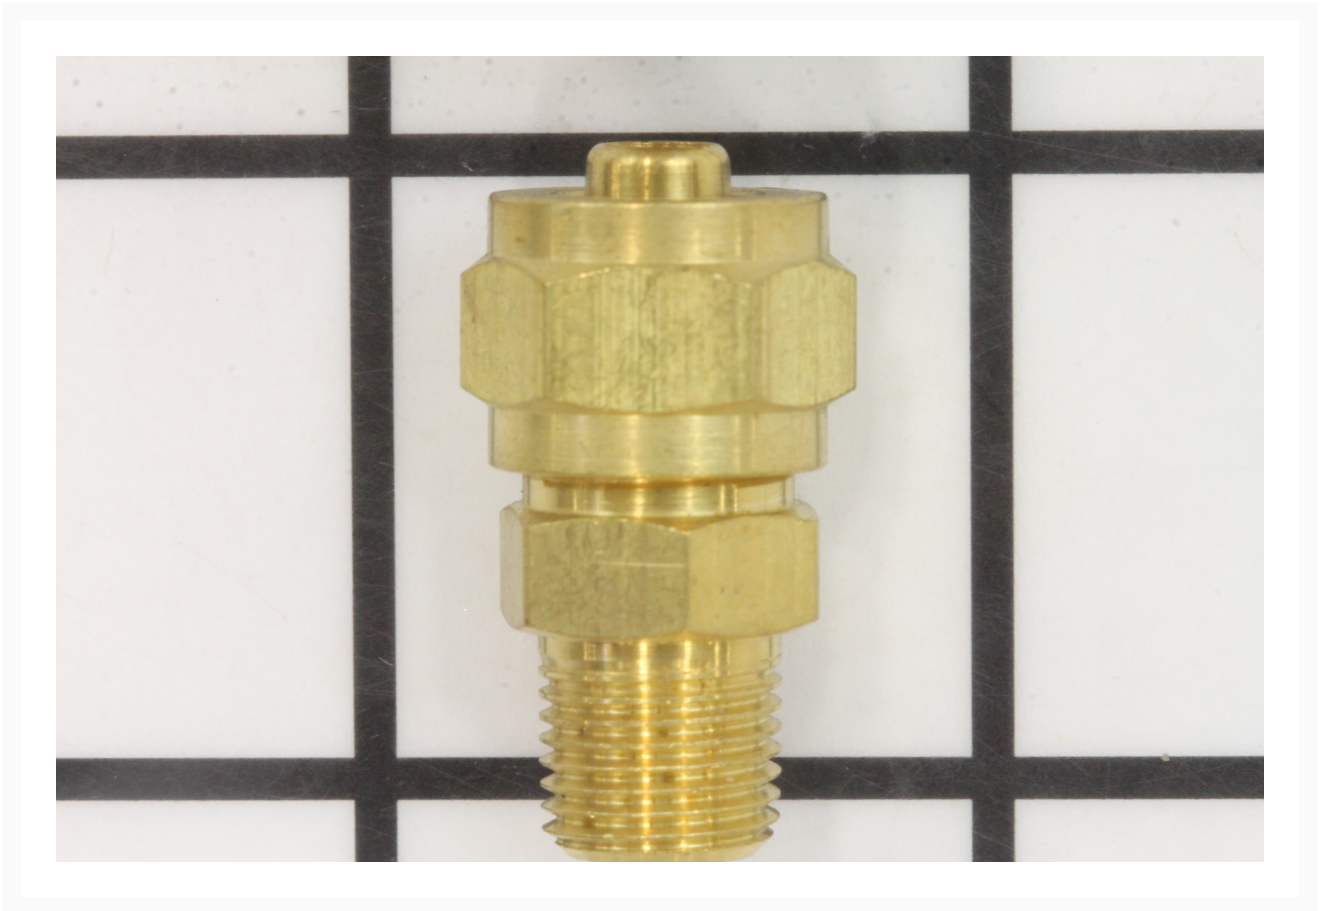

# Brass Tube Connector | HP5A-37

## Product Images

---