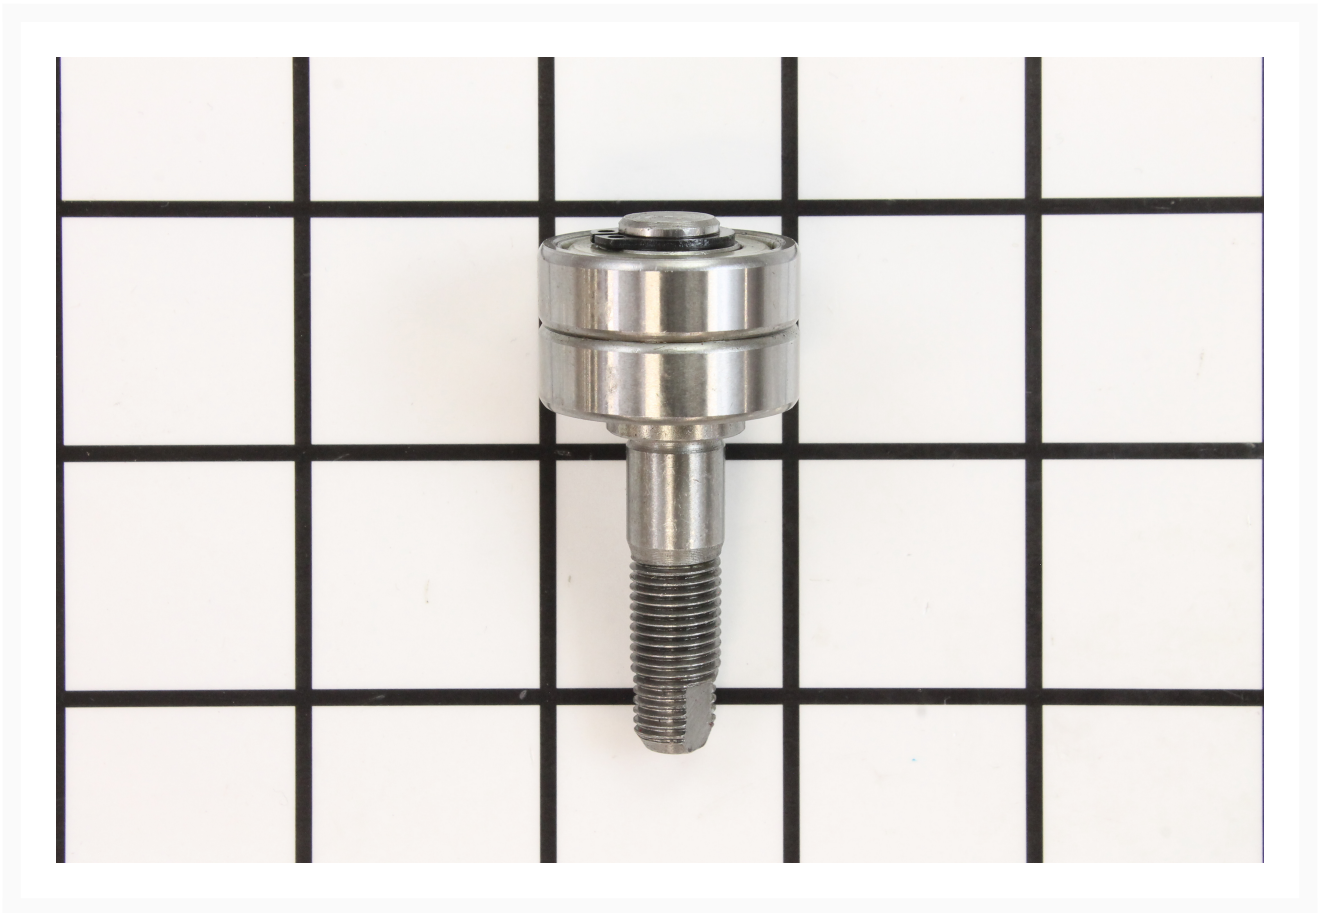

Guide Pivot Assembly | HVBS462-062A

Product Images

Additional Information

Stock Number	JT9-HVBS462-062A
Gross Weight	1.0
Net weight	1.0