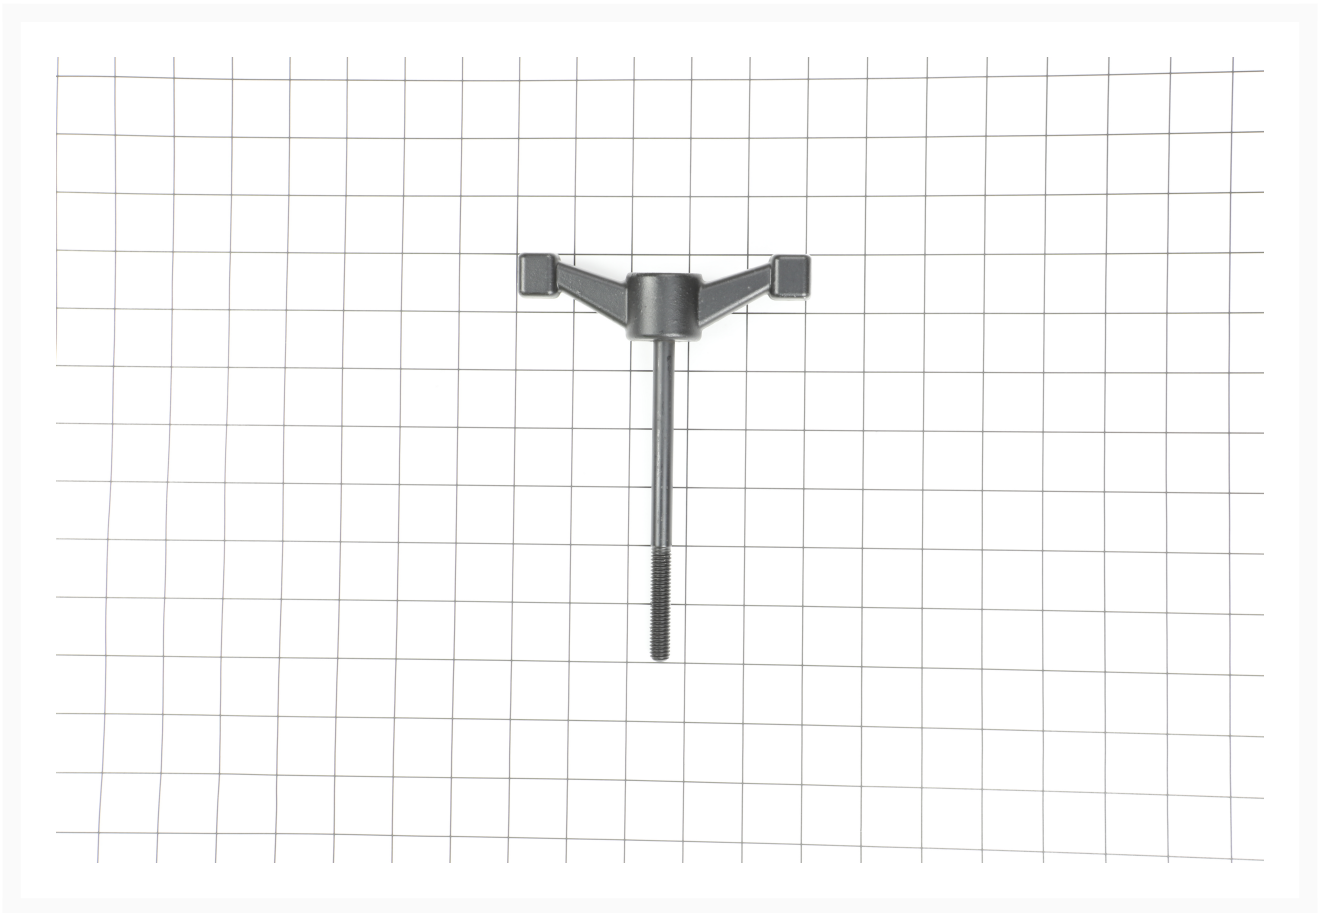

# Blade Tension Handwheel | HVBS7MW-120

## Product Images

---

## Additional Information

---

Stock Number	JT9-HVBS7MW-120
Gross Weight	0.45
Net weight	0.45