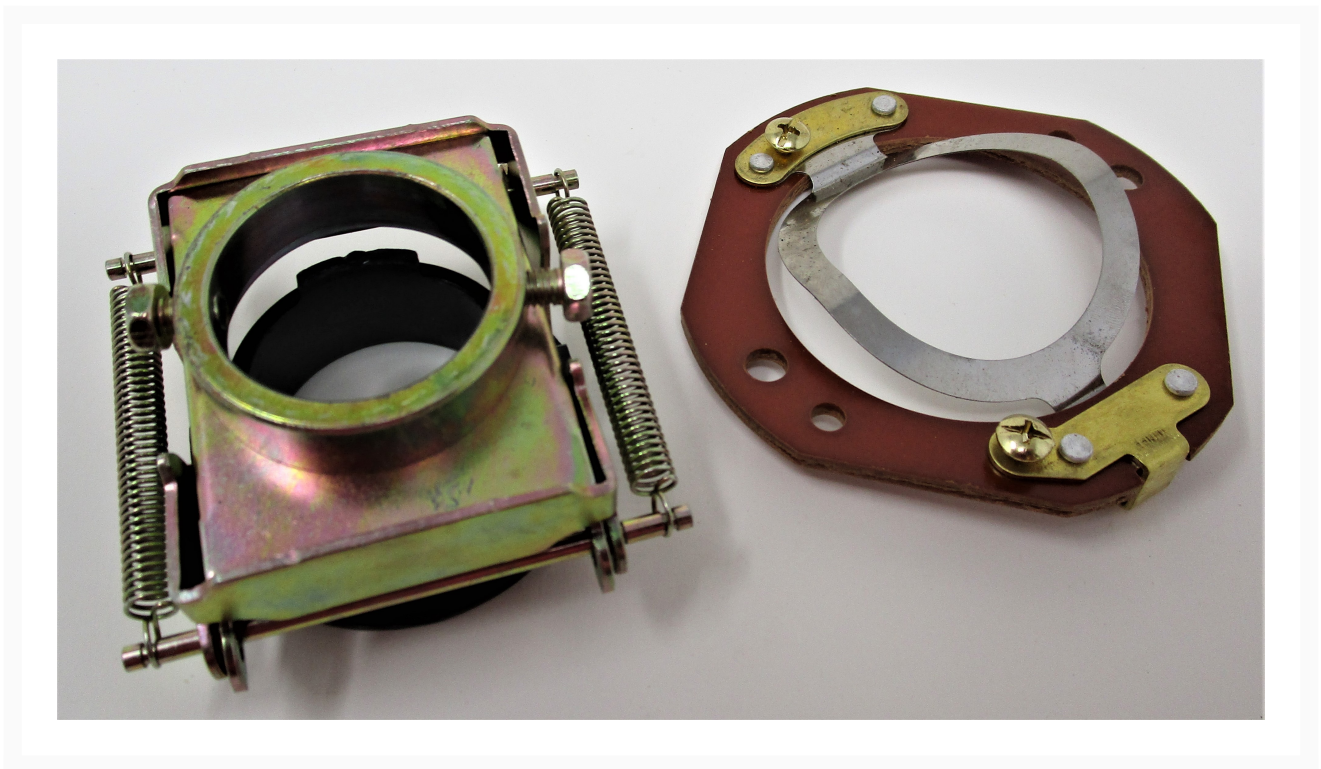

Centrifugal Switch Assembly | IBG10-43

Product Images

Additional Information

Stock Number	JT9-IBG10-43
Gross Weight	0.22