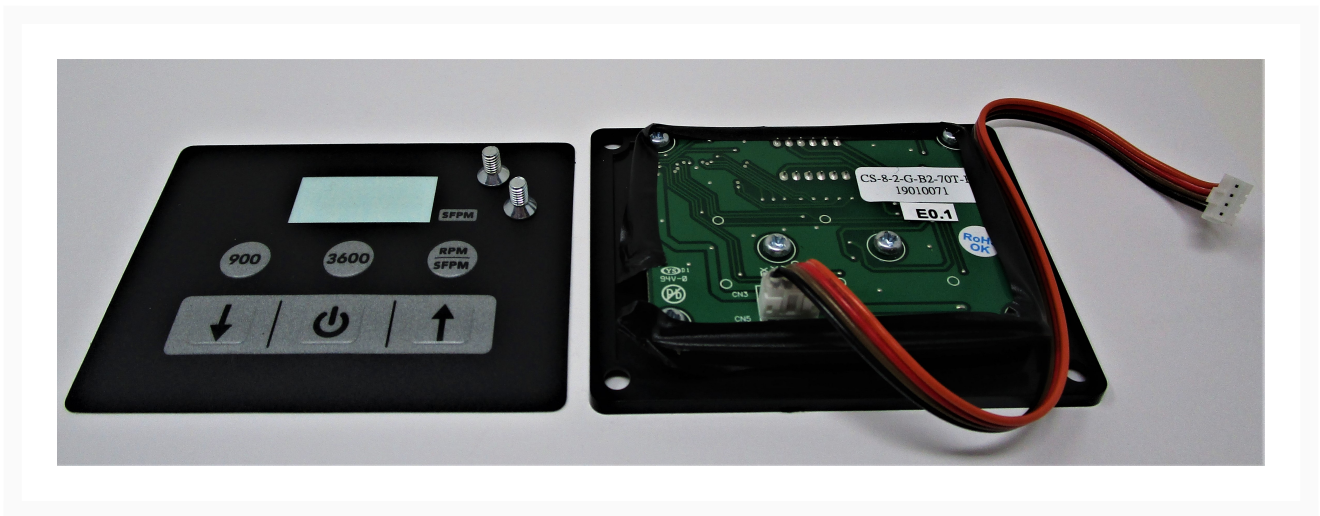

Control Panel W/ Digital Readout Includ | IBGB248VS-24

Product Images

Additional Information

Stock Number	JT9-IBGB248VS-24
Gross Weight	0.01
Net weight	0.01