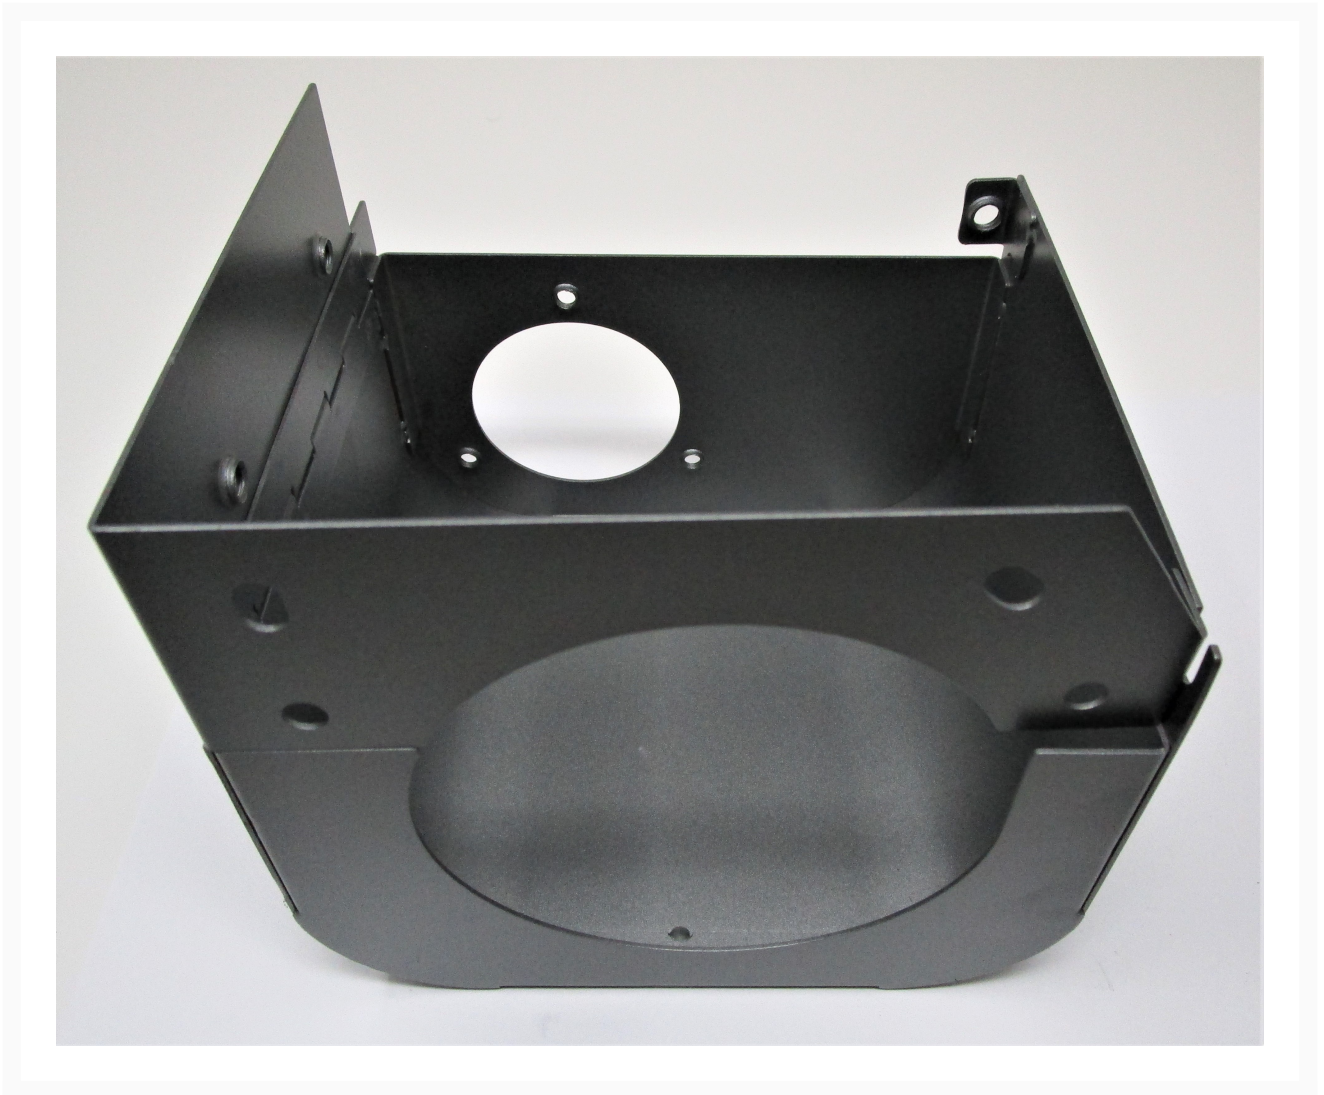

# Drive Wheel Cover | IBGB436-28

## Product Images

---

## Additional Information

---

Stock Number	JT9-IBGB436-28
Gross Weight	0.01