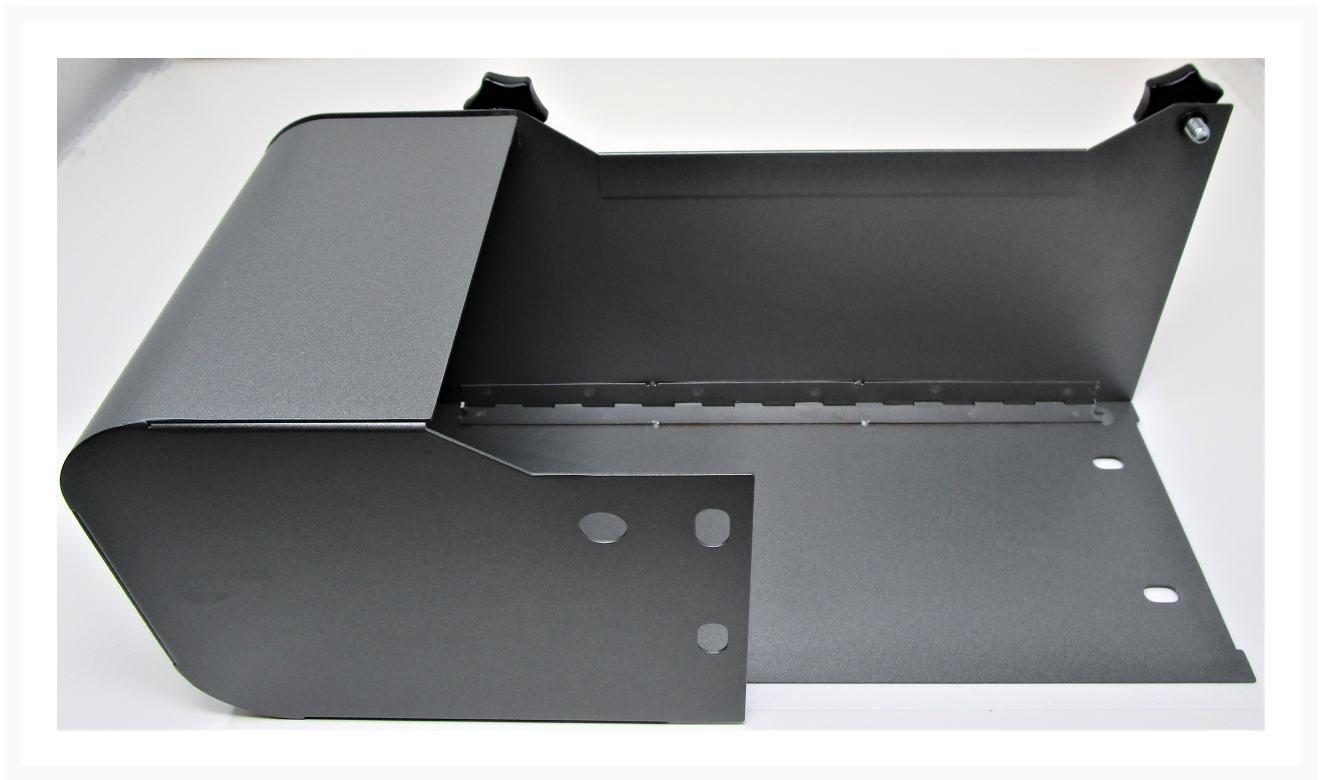

Belt Cover | IBGB436-64

Product Images

Additional Information

Stock Number	JT9-IBGB436-64
Gross Weight	0.01