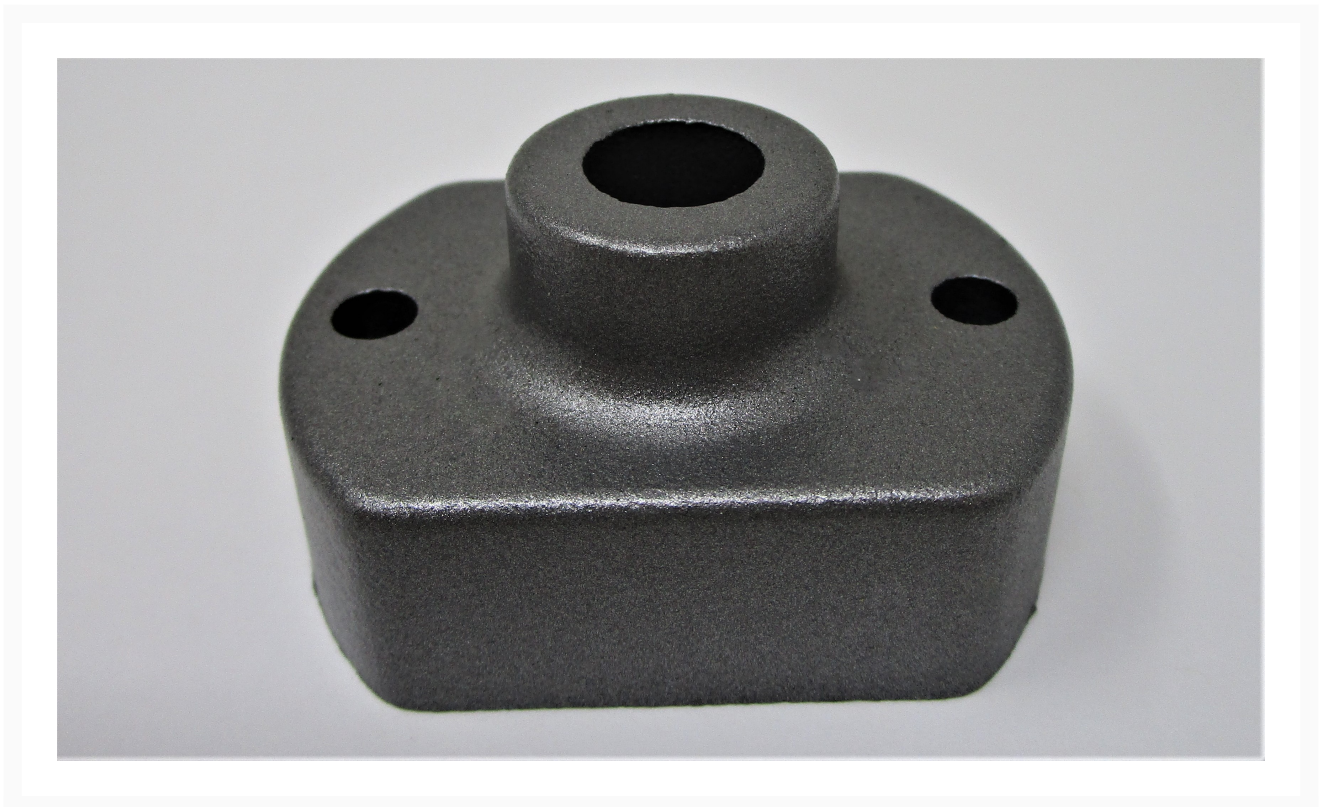

Cap | J-5051151G

Product Images

Additional Information

Stock Number	JT9-J-5051151G
Gross Weight	0.19