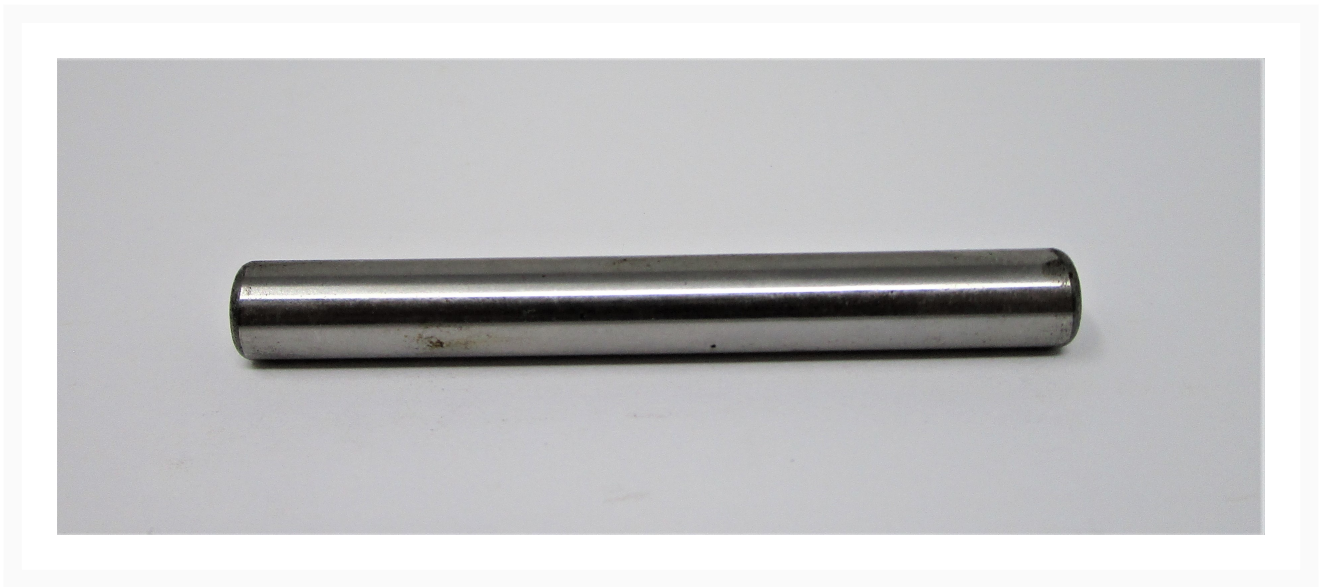

Hammer Pin 2Pcs | JAT105-35

Product Images

Additional Information

Stock Number	JT9-JAT105-35
Gross Weight	0.05