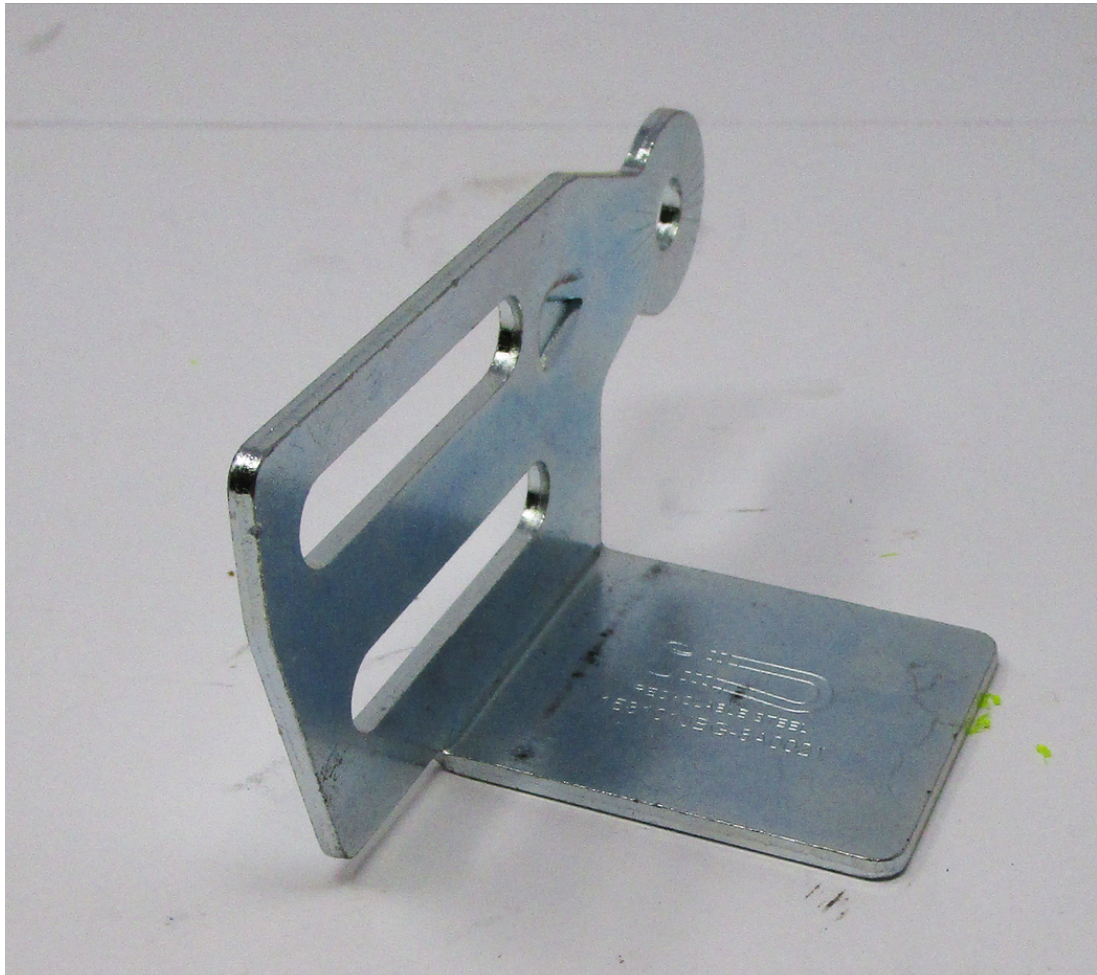

Eye Shield Fixture | JBG10A-50

Product Images

Additional Information

Stock Number	JT9-JBG10A-50
Gross Weight	1.0