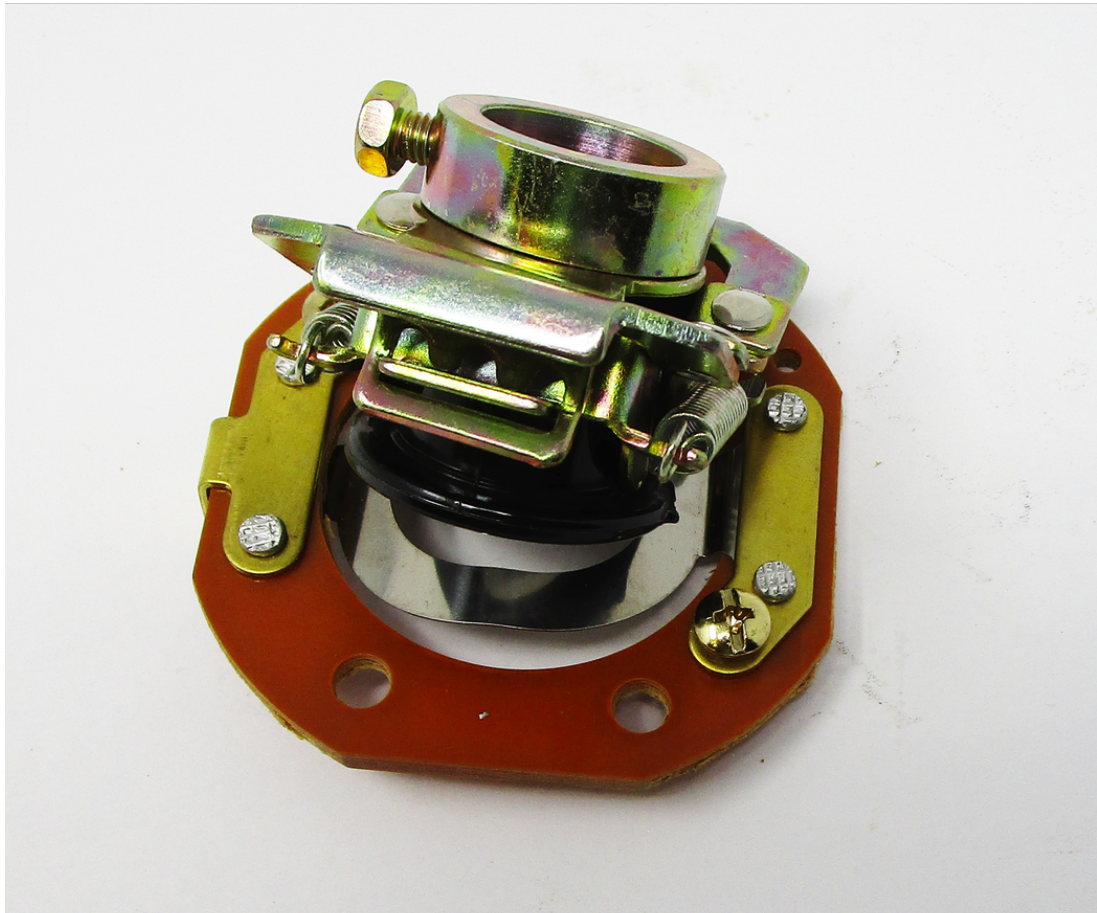

Centrifugal Switch | JBG6A-66

Product Images

Additional Information

Stock Number	JT9-JBG6A-66
Gross Weight	1.0
SAP Net weight	1.0