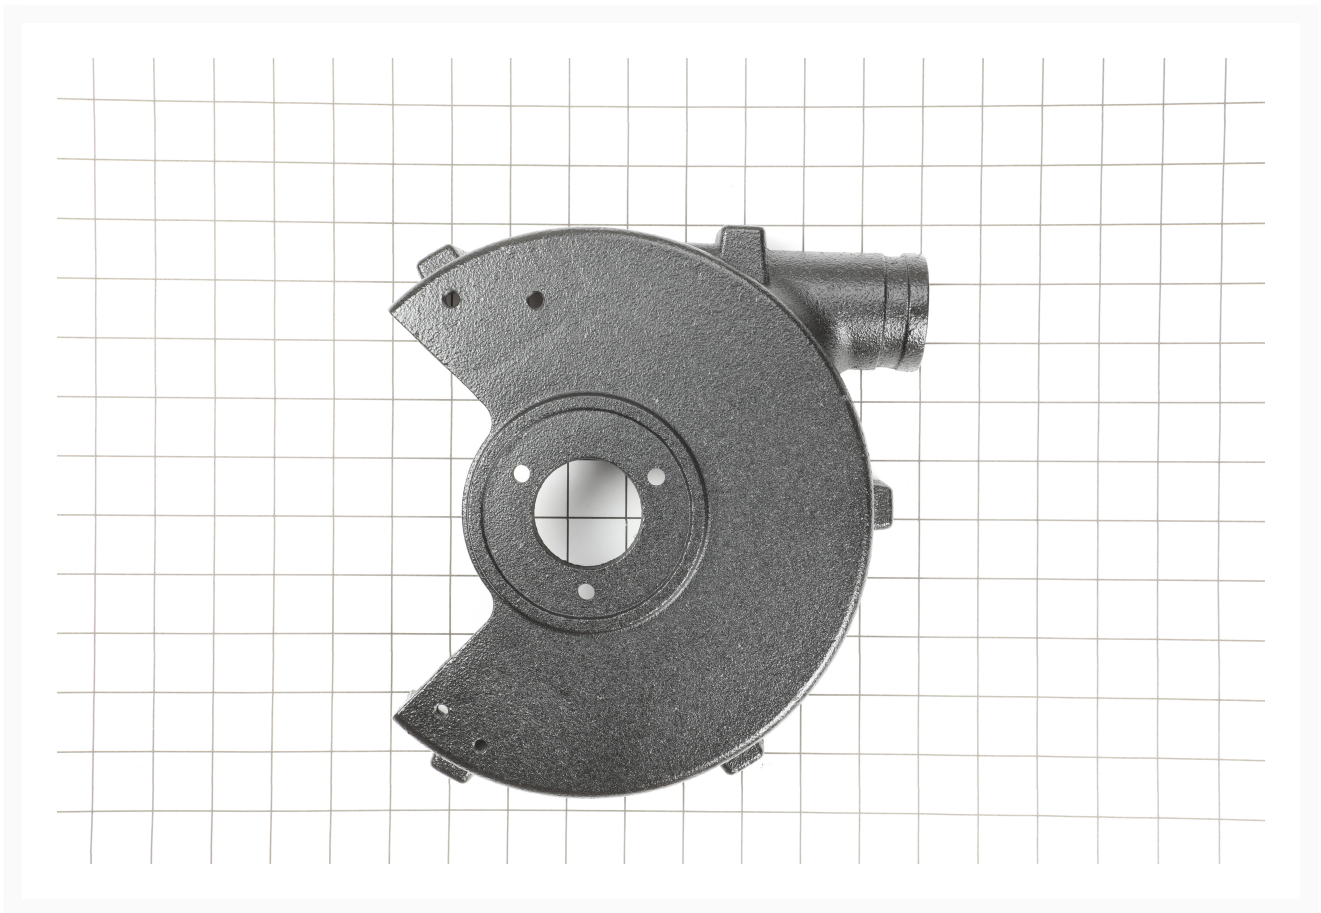

# Inner Wheel Guard | JBG8A-17B

## Product Images

---

## Additional Information

---

Stock Number	JT9-JBG8A-17B
Gross Weight	5.83
Net weight	5.83