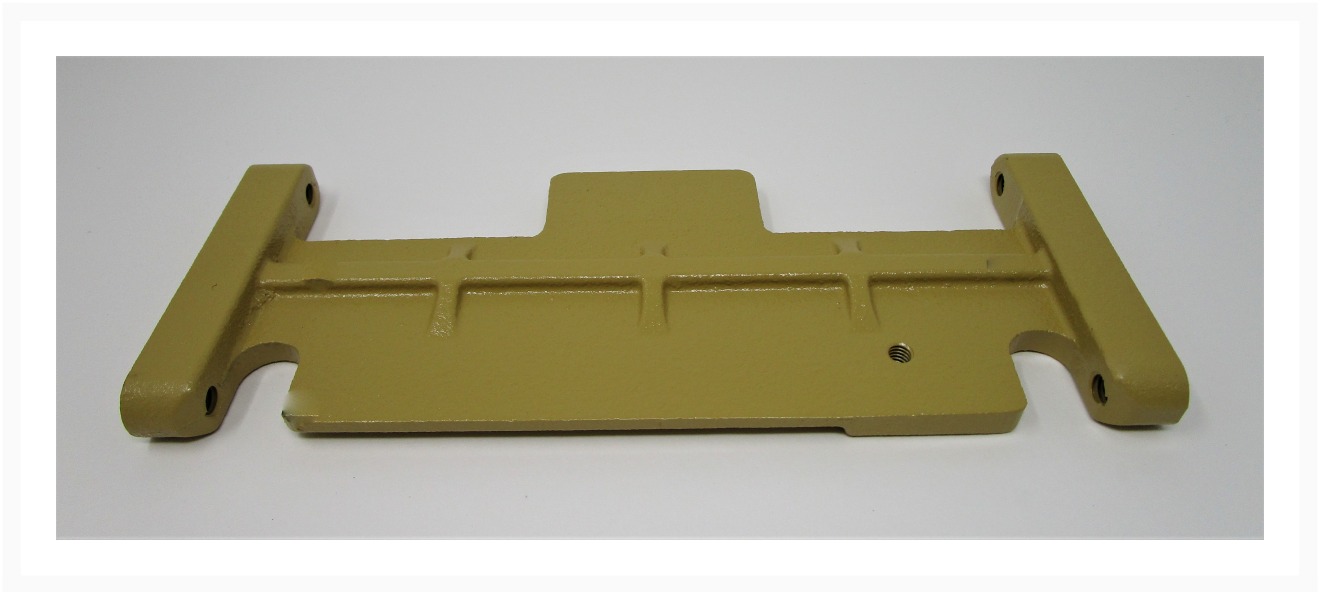

# Fence Link Jj-8 | JC-F02

## Product Images

---

## Additional Information

---

Stock Number	JT9-JC-F02
Gross Weight	1.0