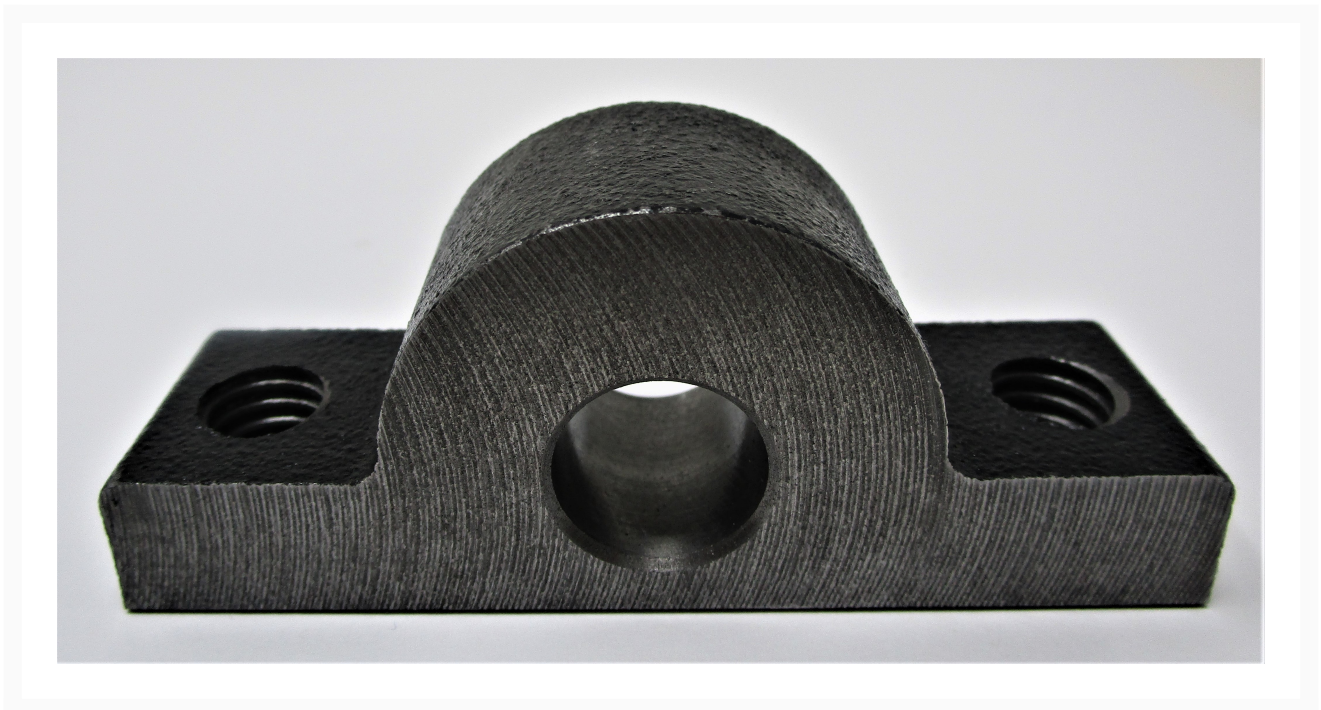

Bracket Jj-8 | JC-T09

Product Images

Additional Information

Stock Number	JT9-JC-T09
Gross Weight	0.68
SAP Net weight	0.68