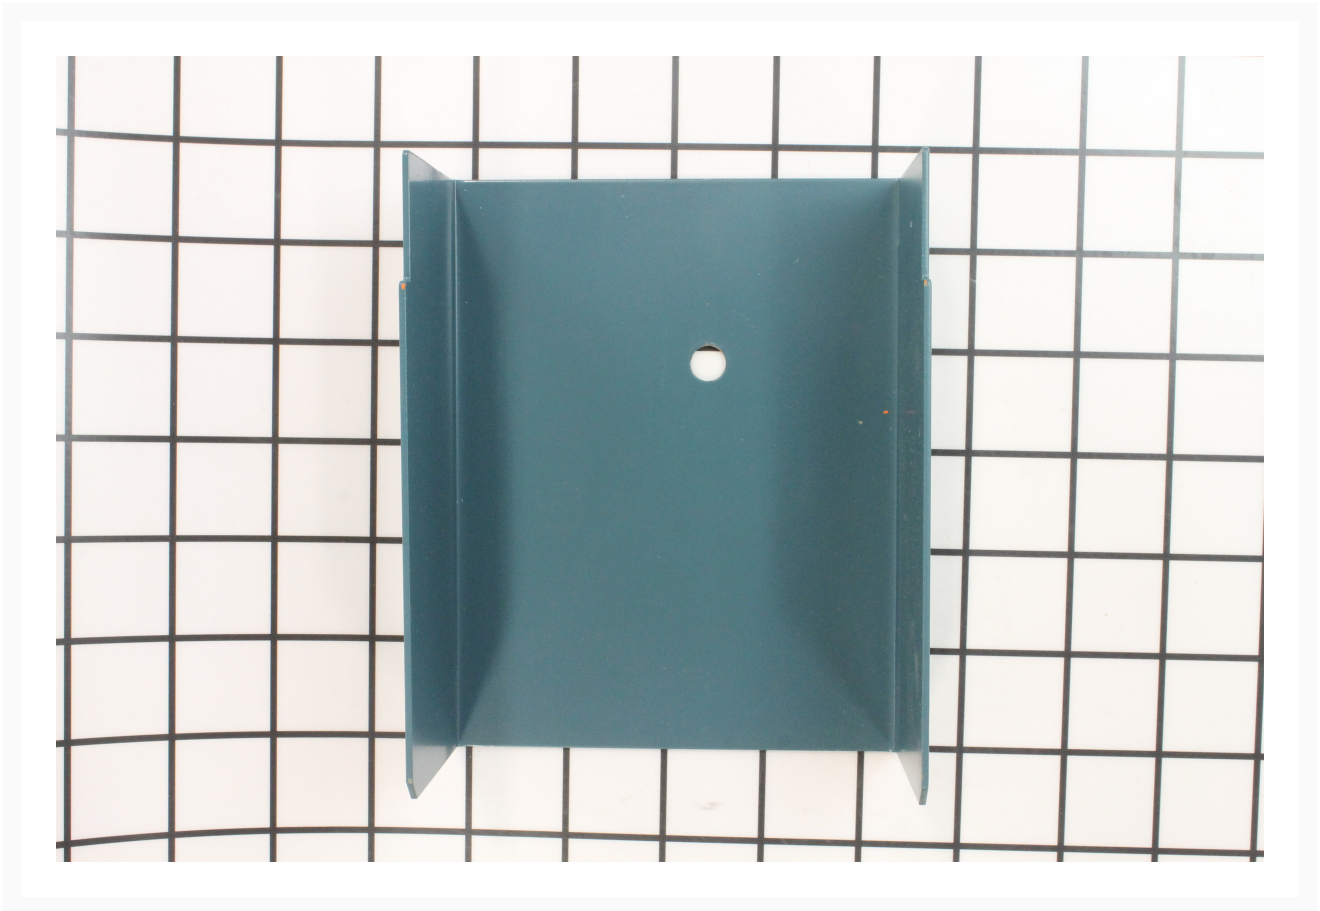

White Pulley Cover Jj-8 | JC-T18W

Product Images

Additional Information

Stock Number	JT9-JC-T18W
Gross Weight	1.0
Net weight	1.0