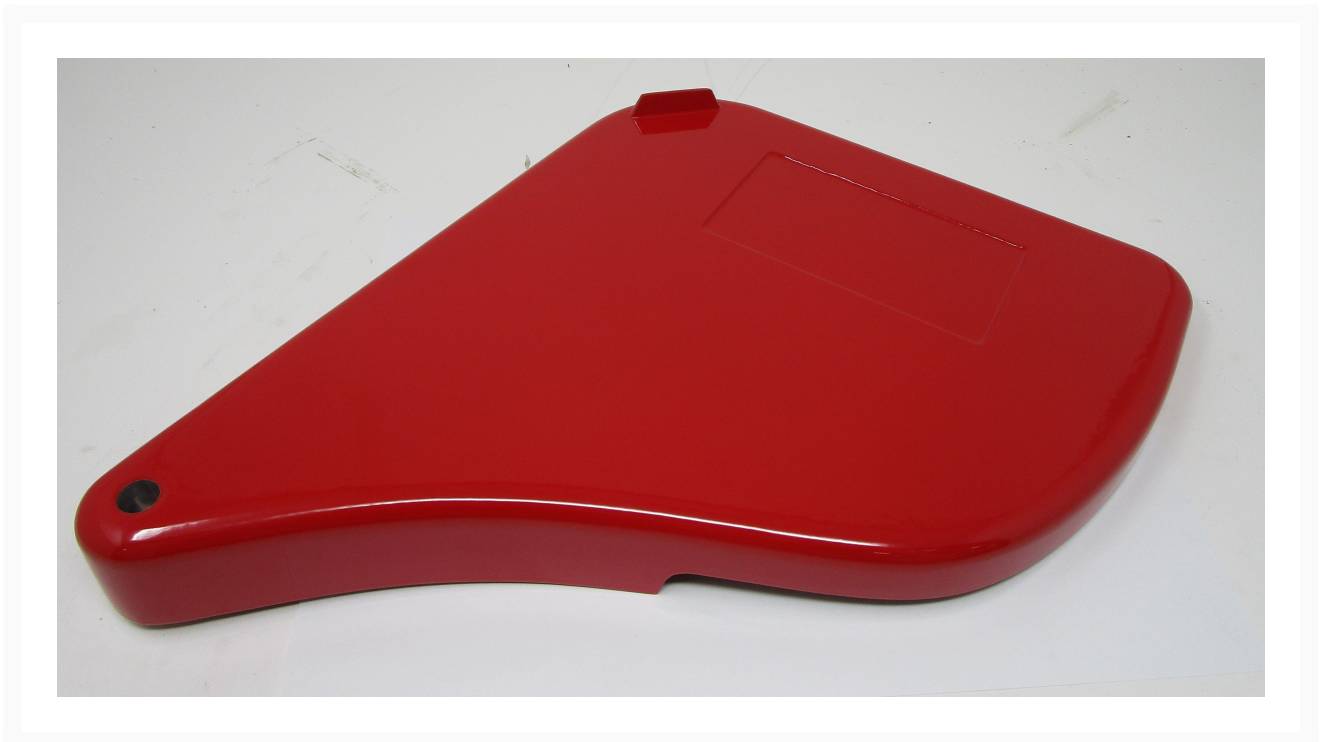

Cutterhead Guard | JC-T21

Product Images

Additional Information

Stock Number	JT9-JC-T21
Gross Weight	1.0