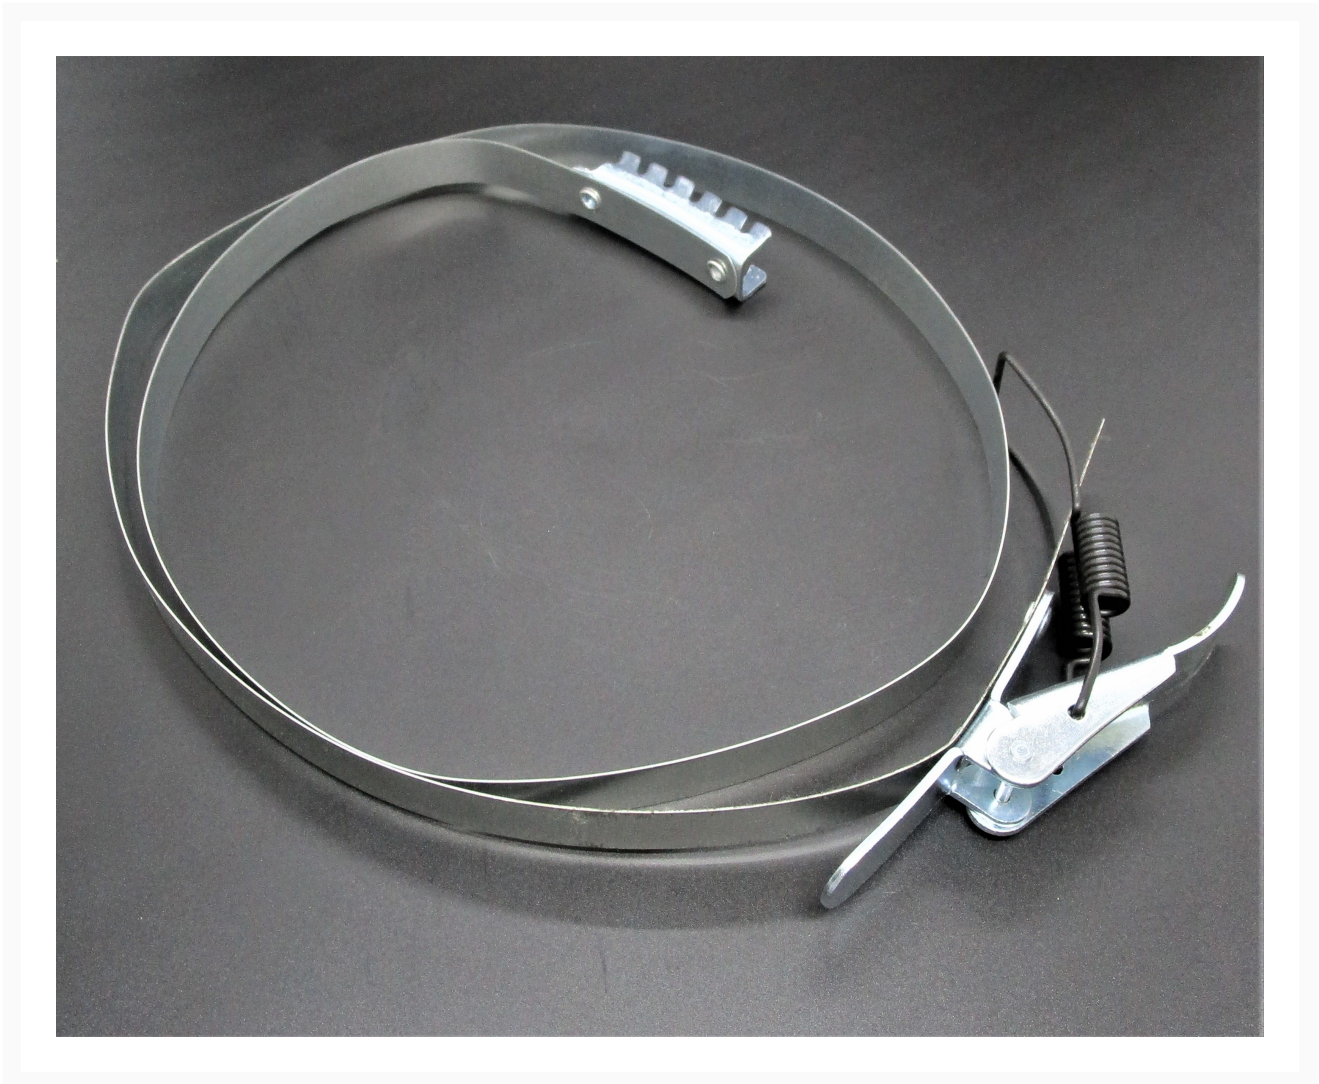

Clamp | JCDC1.5-60

Product Images

Additional Information

Stock Number	JT9-JCDC1.5-60
Gross Weight	0.47