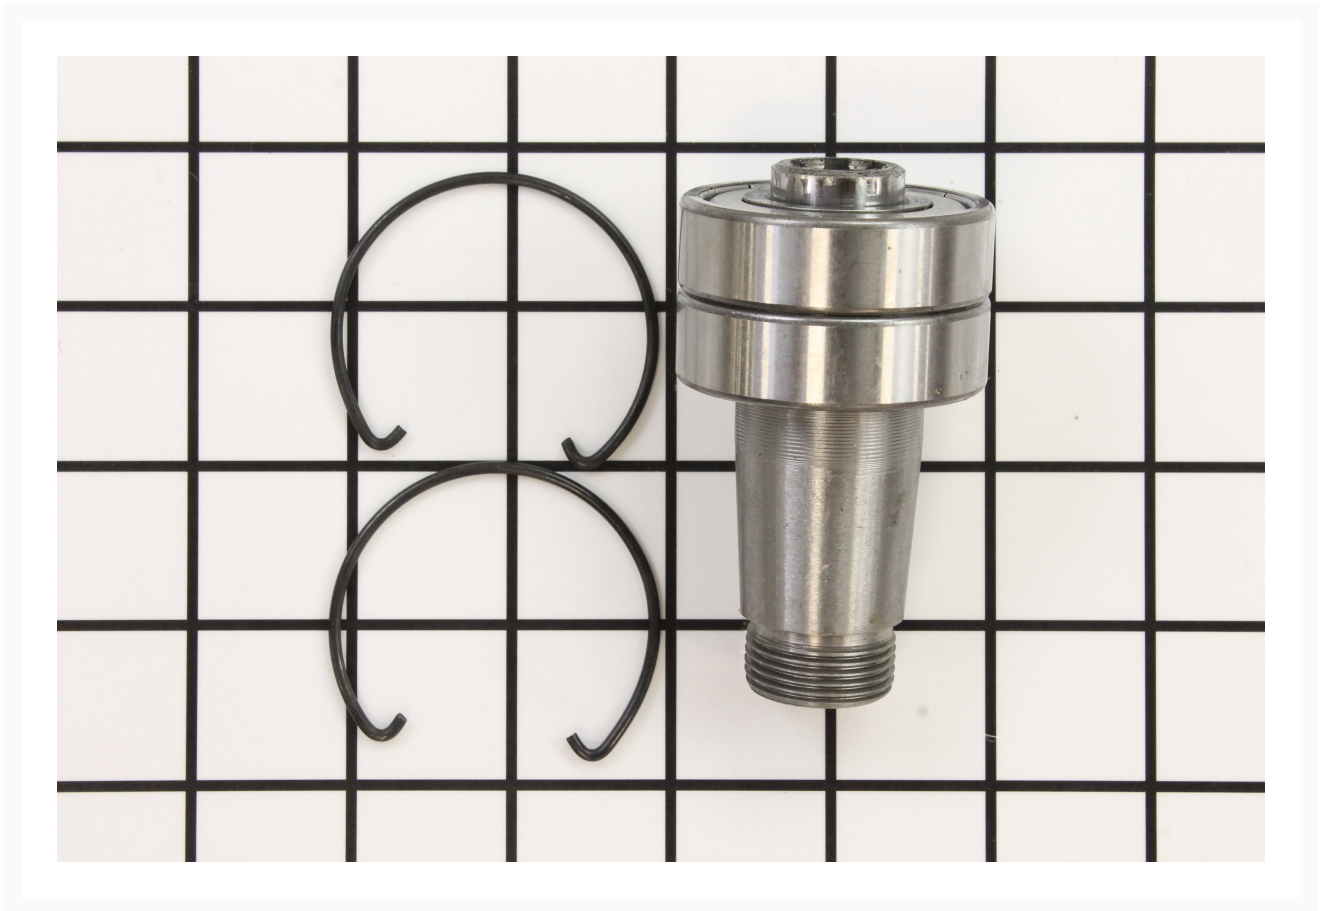

Driving Sleeve Assembly | JDP15-1065

Product Images

Additional Information

Stock Number	JT9-JDP15-1065
Gross Weight	1.0