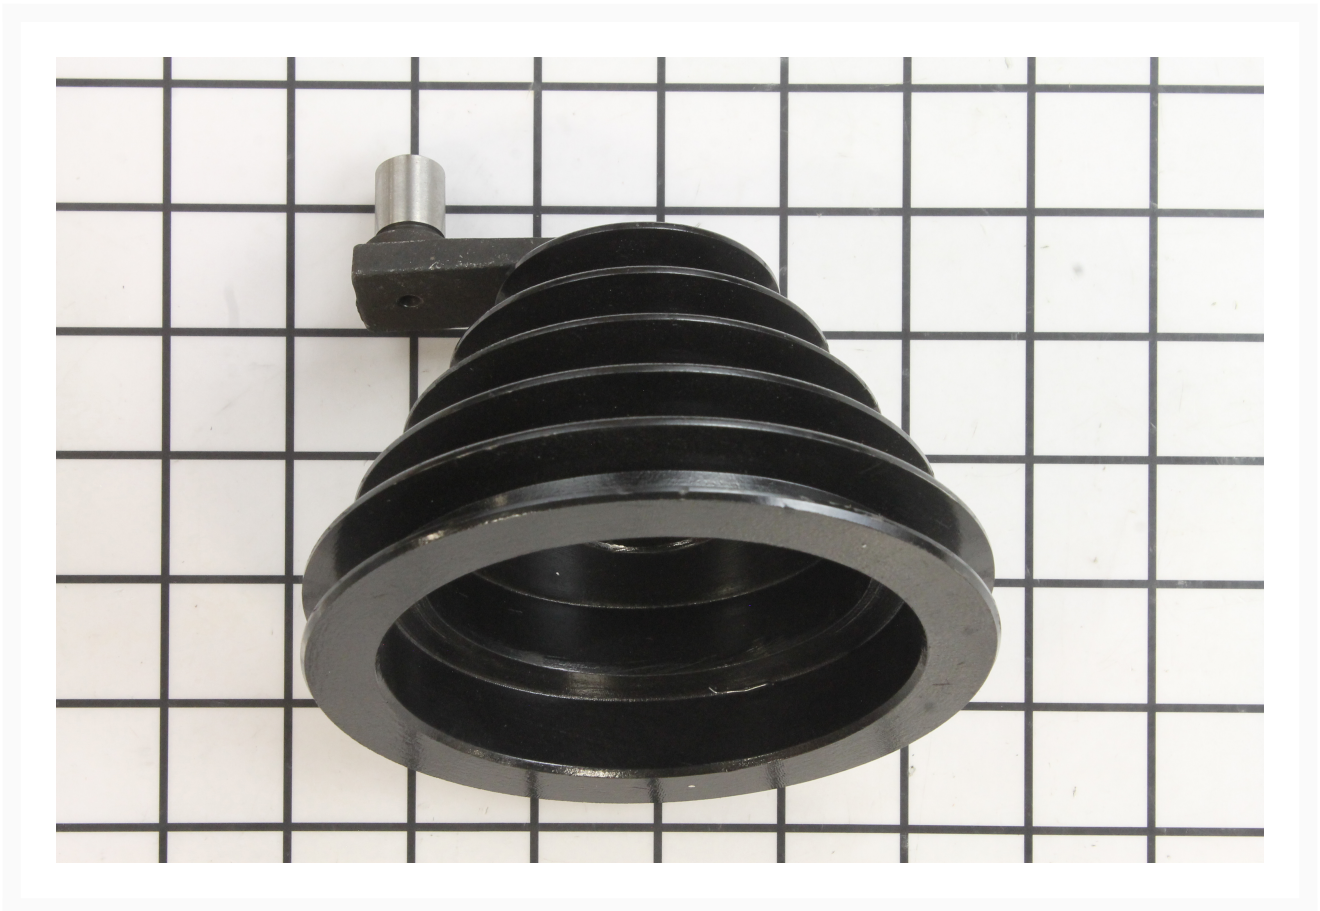

Center Pulley Assembly | JDP15-1095A

Product Images

Additional Information

Stock Number	JT9-JDP15-1095A
Gross Weight	1.0
SAP Net weight	1.0