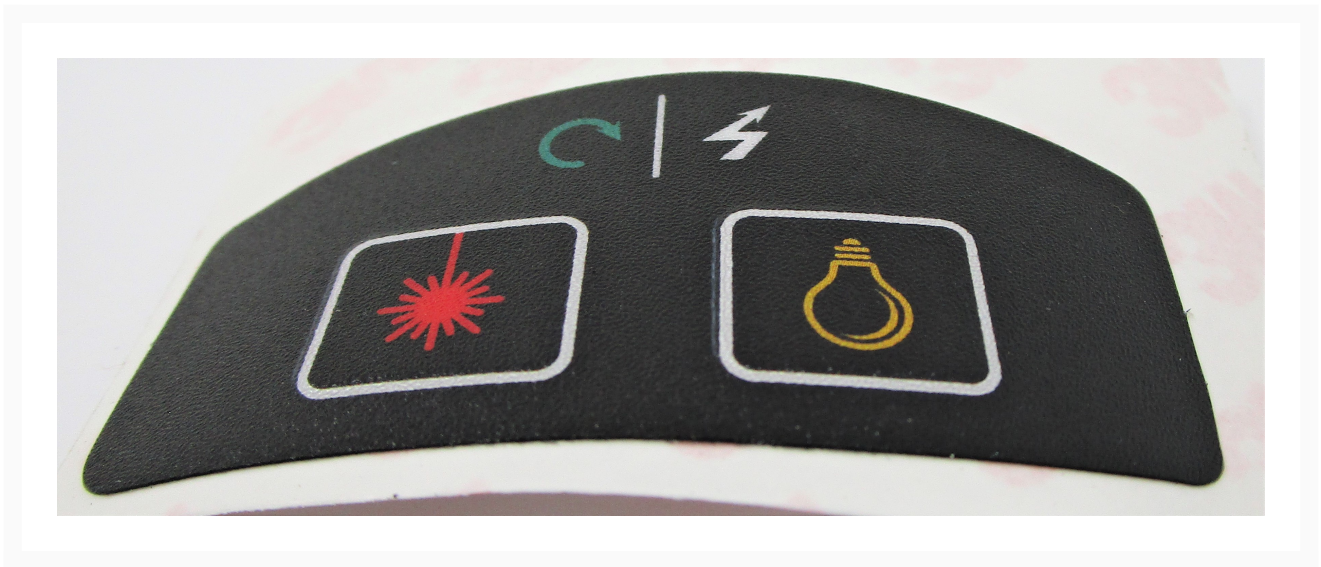

Control Label | JDP17-121

Product Images

Additional Information

Stock Number	JT9-JDP17-121
Gross Weight	0.04