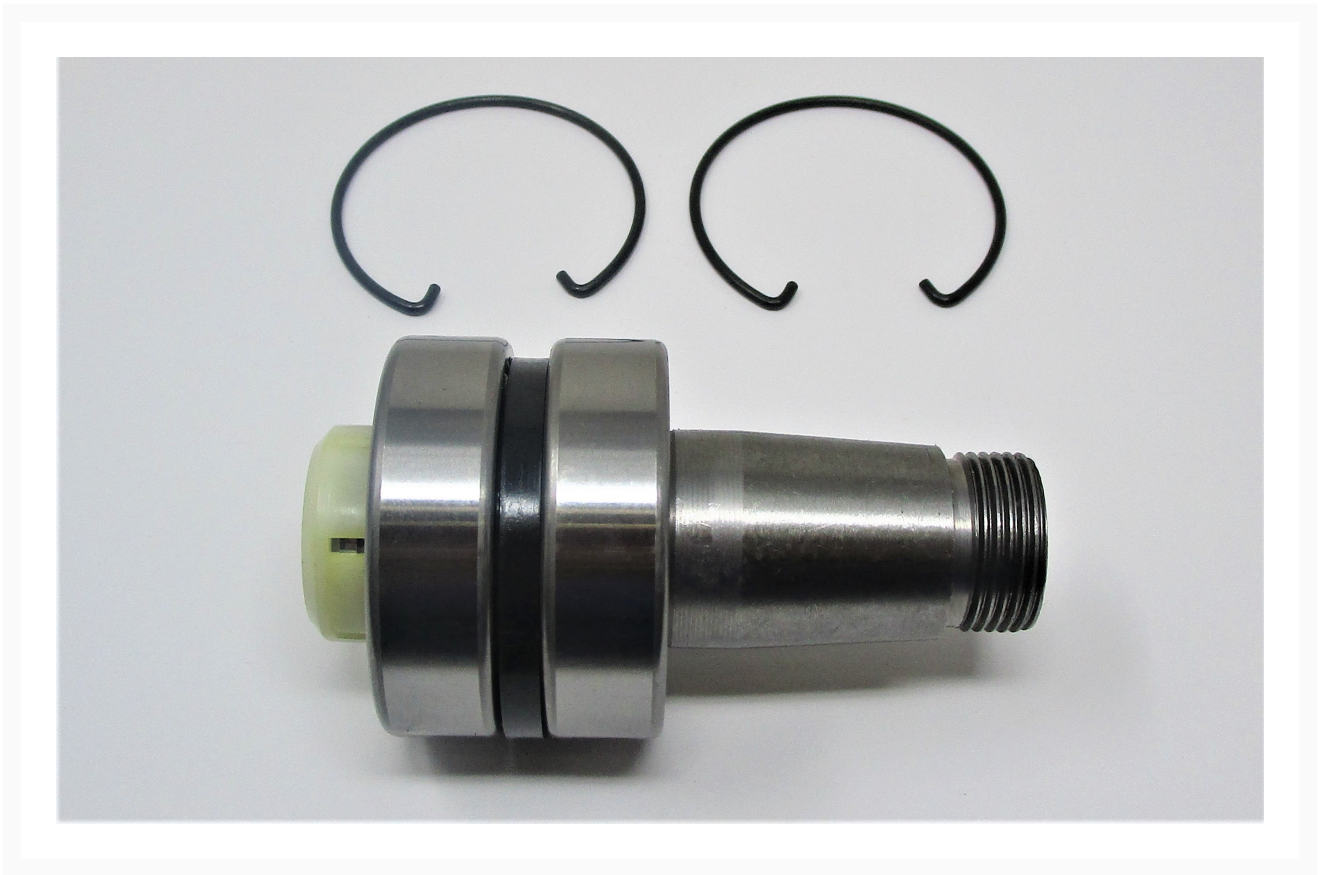

Driving Sleeve Assembly | JDP17DX-100

Product Images

Additional Information

Stock Number	JT9-JDP17DX-100
Gross Weight	1.0