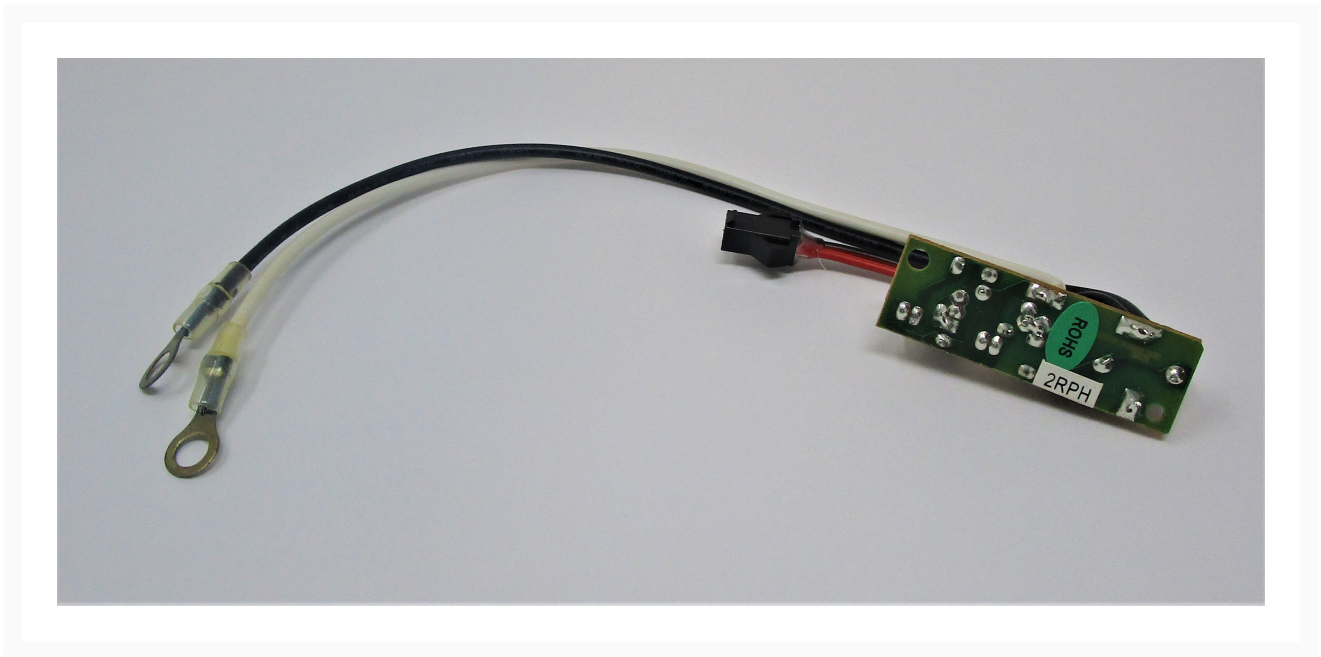

# Controller Assembly | JDP17DX-145

## Product Images

---

## Additional Information

---

Stock Number	JT9-JDP17DX-145
Gross Weight	1.0
SAP Net weight	1.0