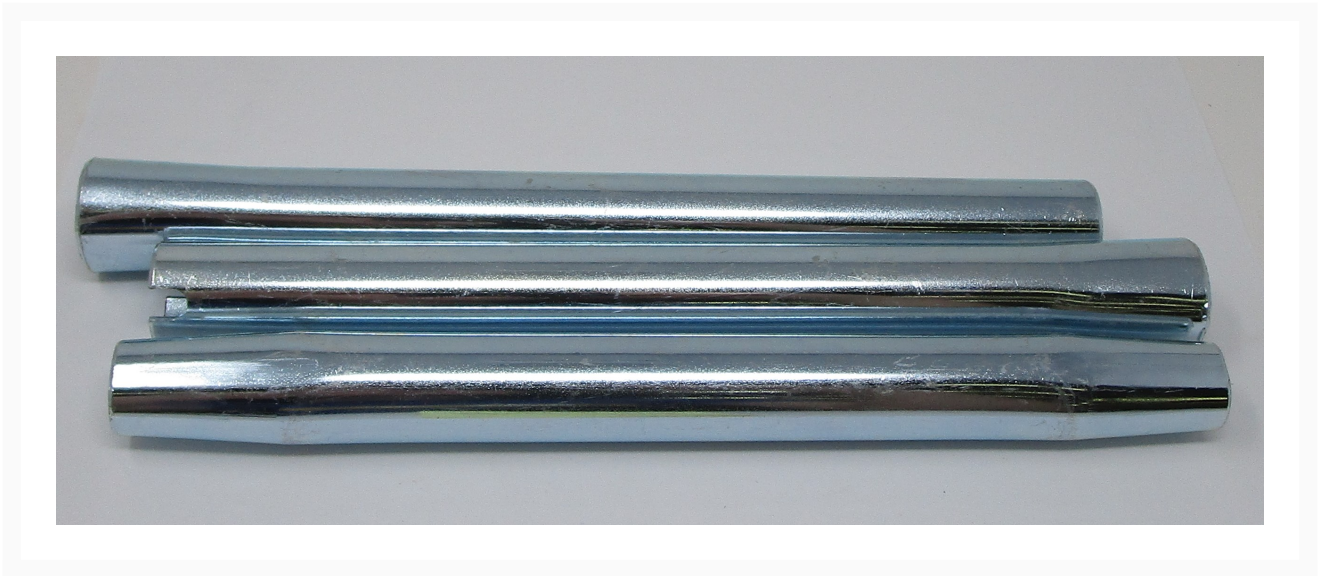

# Handle | JHJ008-08

## Product Images

---

## Additional Information

---

Stock Number	JT9-JHJ008-08
Gross Weight	1.3