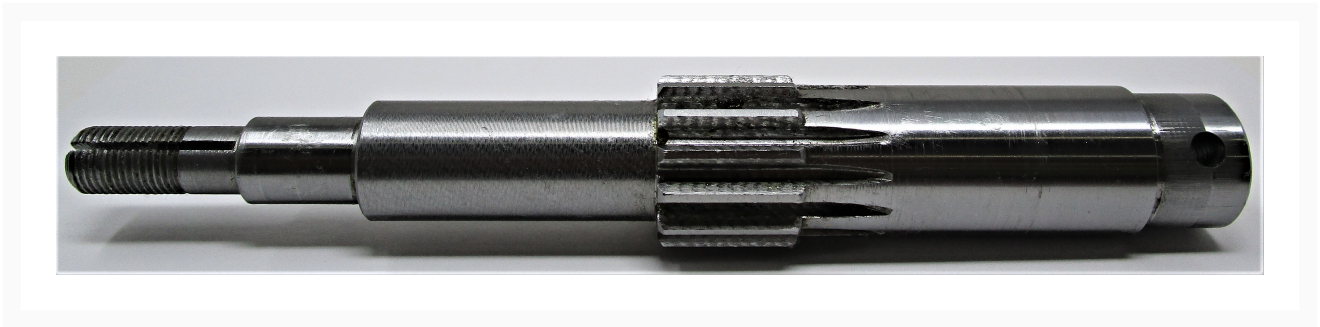

Pinion Shaft | JDP15F-149

Product Images

Additional Information

Stock Number	JT9-JDP15F-149
Gross Weight	1.0