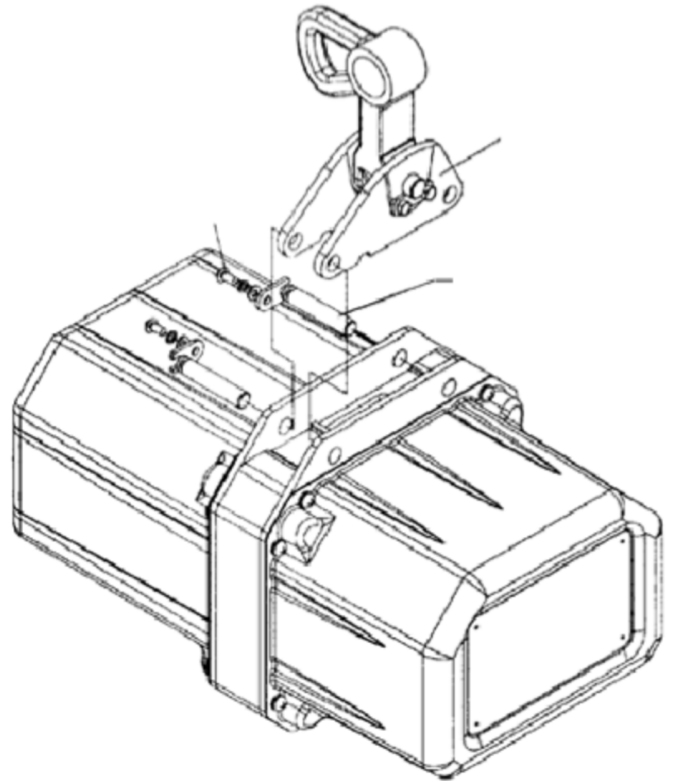

# 1-Ton Lug Mount Assembly For Electric Hoist

## Short Description

---

Lug mount assembly kits are easily installed and reduce the overall headroom of the SSC Series Electric Hoists and ET Series Electric Trolleys.

## Additional Information

---

Stock Number	1SS-3C-LMA
Bullets	All steel construction, All steel construction for increased durability, Easily installed on SSC Series Electric Hoists, For use with SSC Series hoists and ET Series trolleys only, Increases stability of hoist and trolley combinations, Reduces headroom of electric hoist and trolley combinations up to 7 inches, Uses existing hoist hanger included with electric trolley
Load Capacity (Tons)	3
Prop 65	None