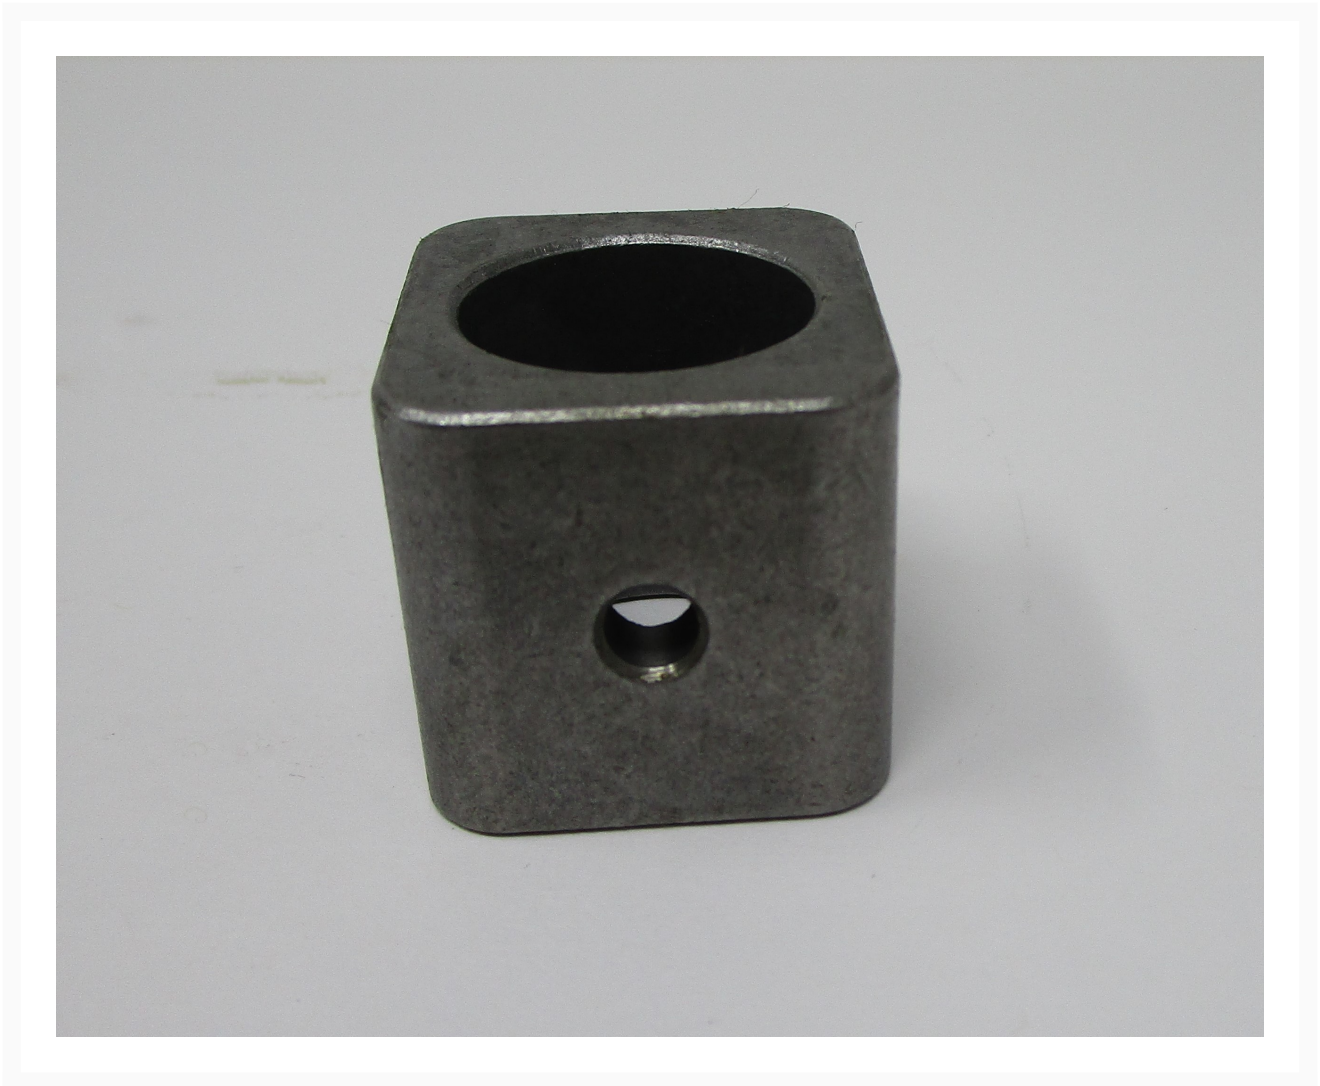

Roller Seat | JWP15B-107

Product Images

Additional Information

Stock Number	JWP15B-107
Gross Weight	1.0
Net weight	1.0