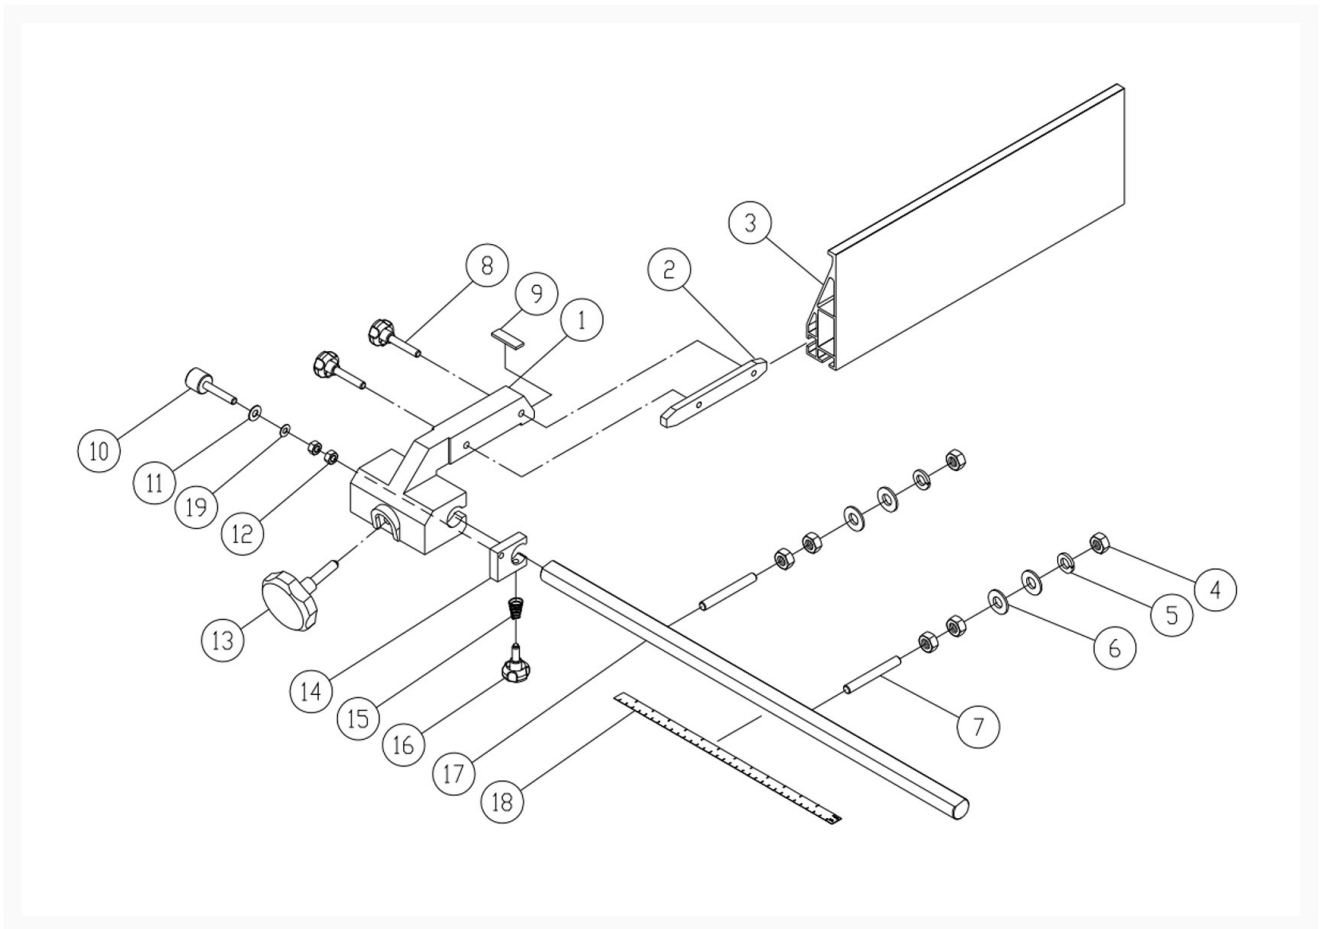

JWBS-15 Rip Fence Assembly

Product Images

Additional Information

Stock Number

714600-2

Products in this set

14" Bandsaw Tire | 100025A