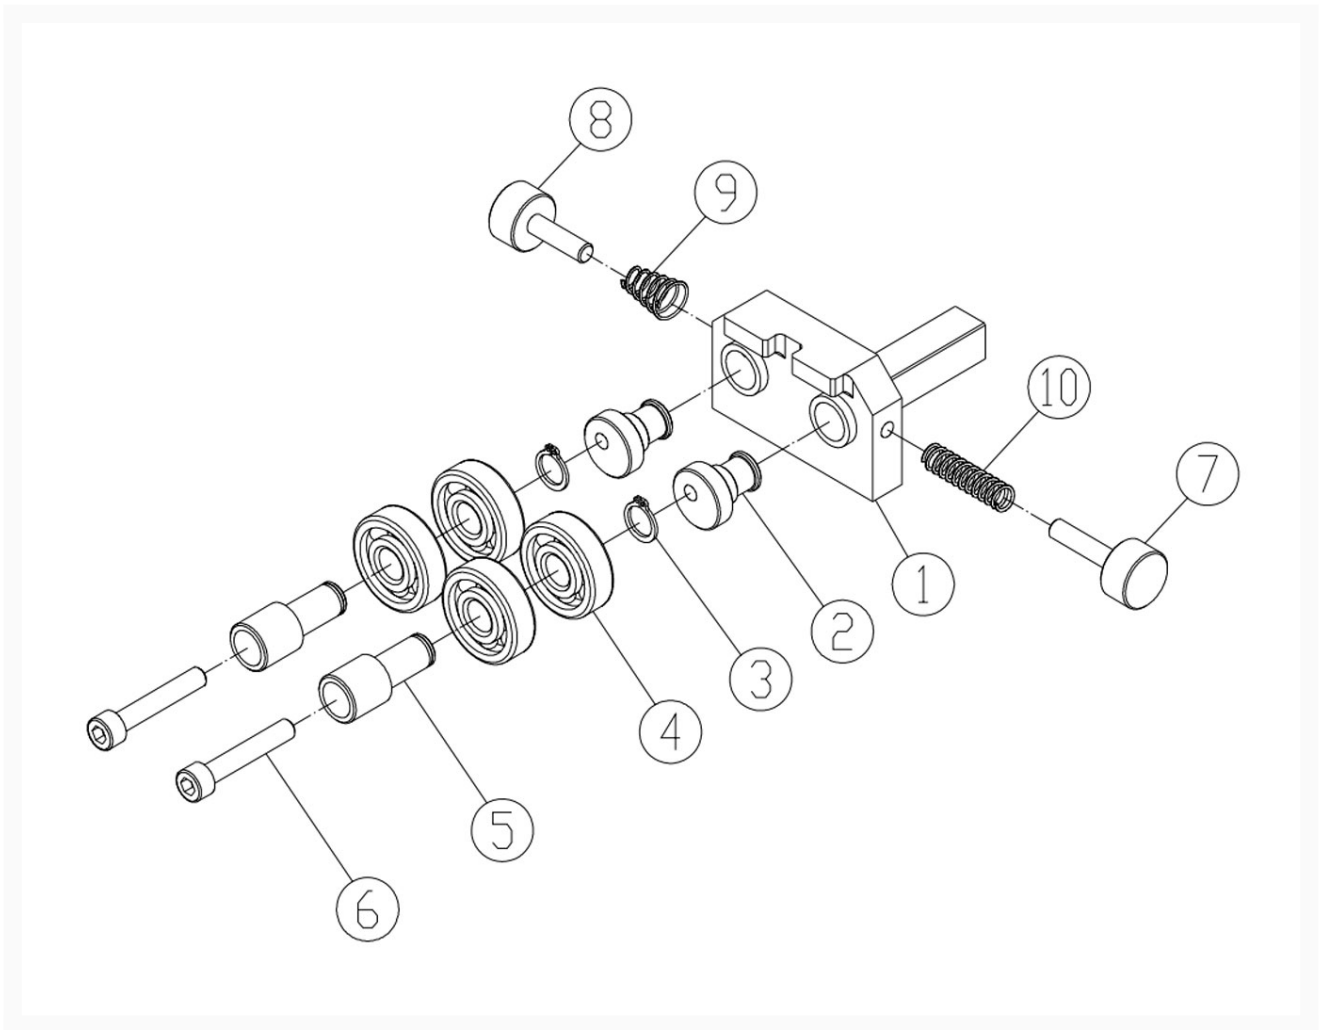

# JWBS-15 Lower Blade Guide Assembly

## Product Images

---

## Additional Information

---

Stock Number

714600-7