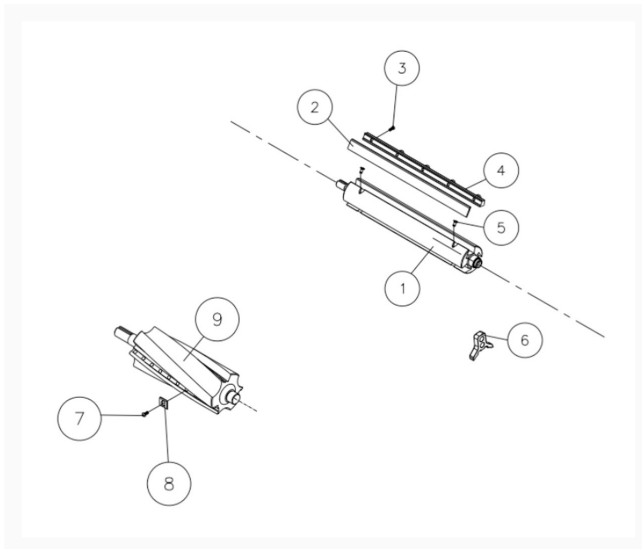

JWP-15BHH Cutterhead Assembly

Product Images

Additional Information

Stock Number

722155-3

Products in this set

Knife insert screw | JWP208HH-111