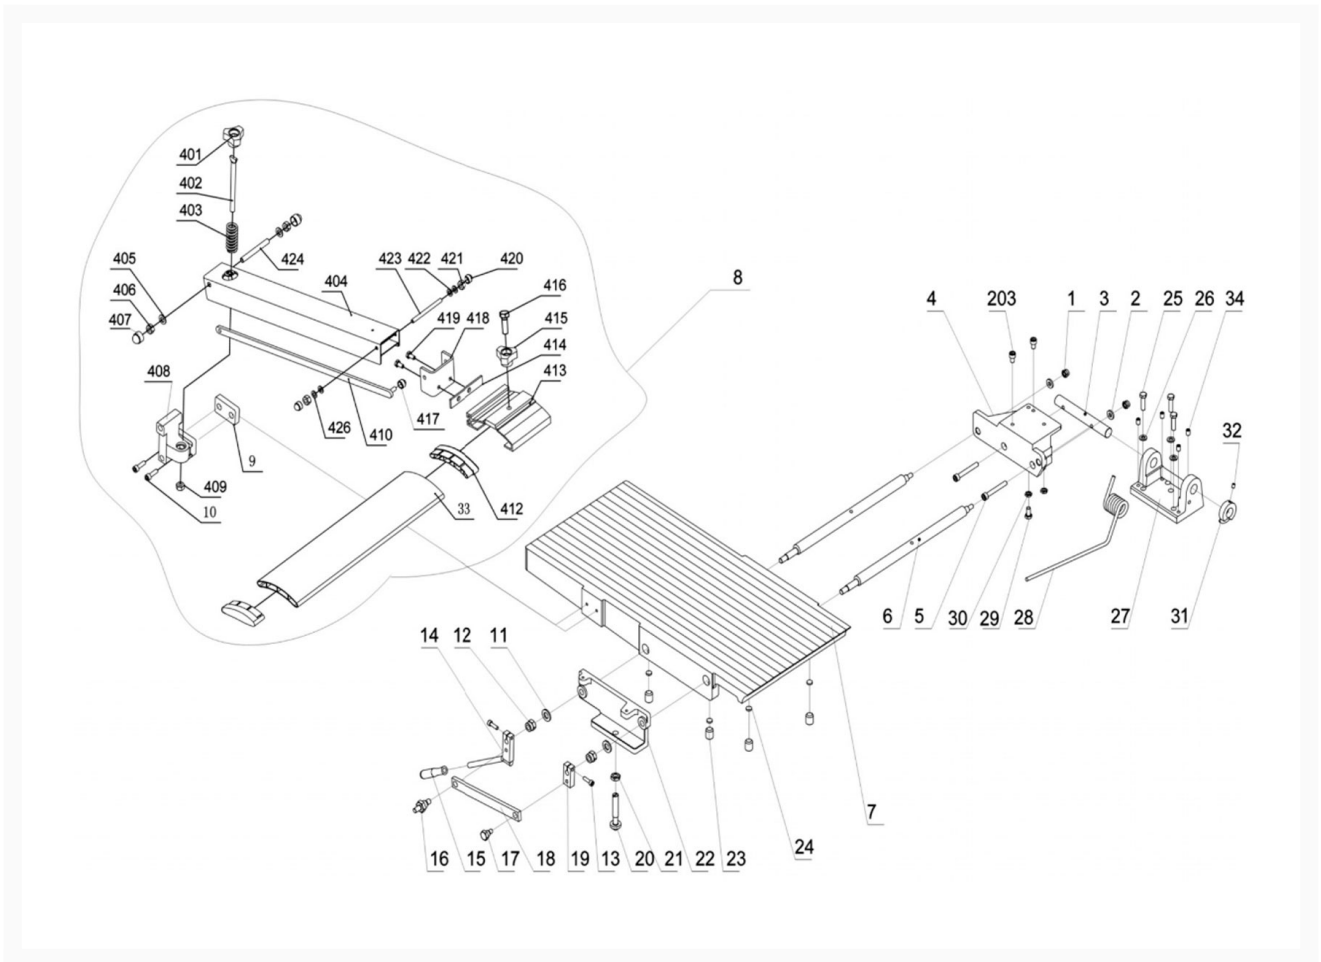

# JJP-12HH Outfeed Table Assembly

## Product Images

## Additional Information

Stock Number

708476-2

## Products in this set

---

**Knife insert screw | JWP208HH-111**

**Chain Wheel | JJP12-136**