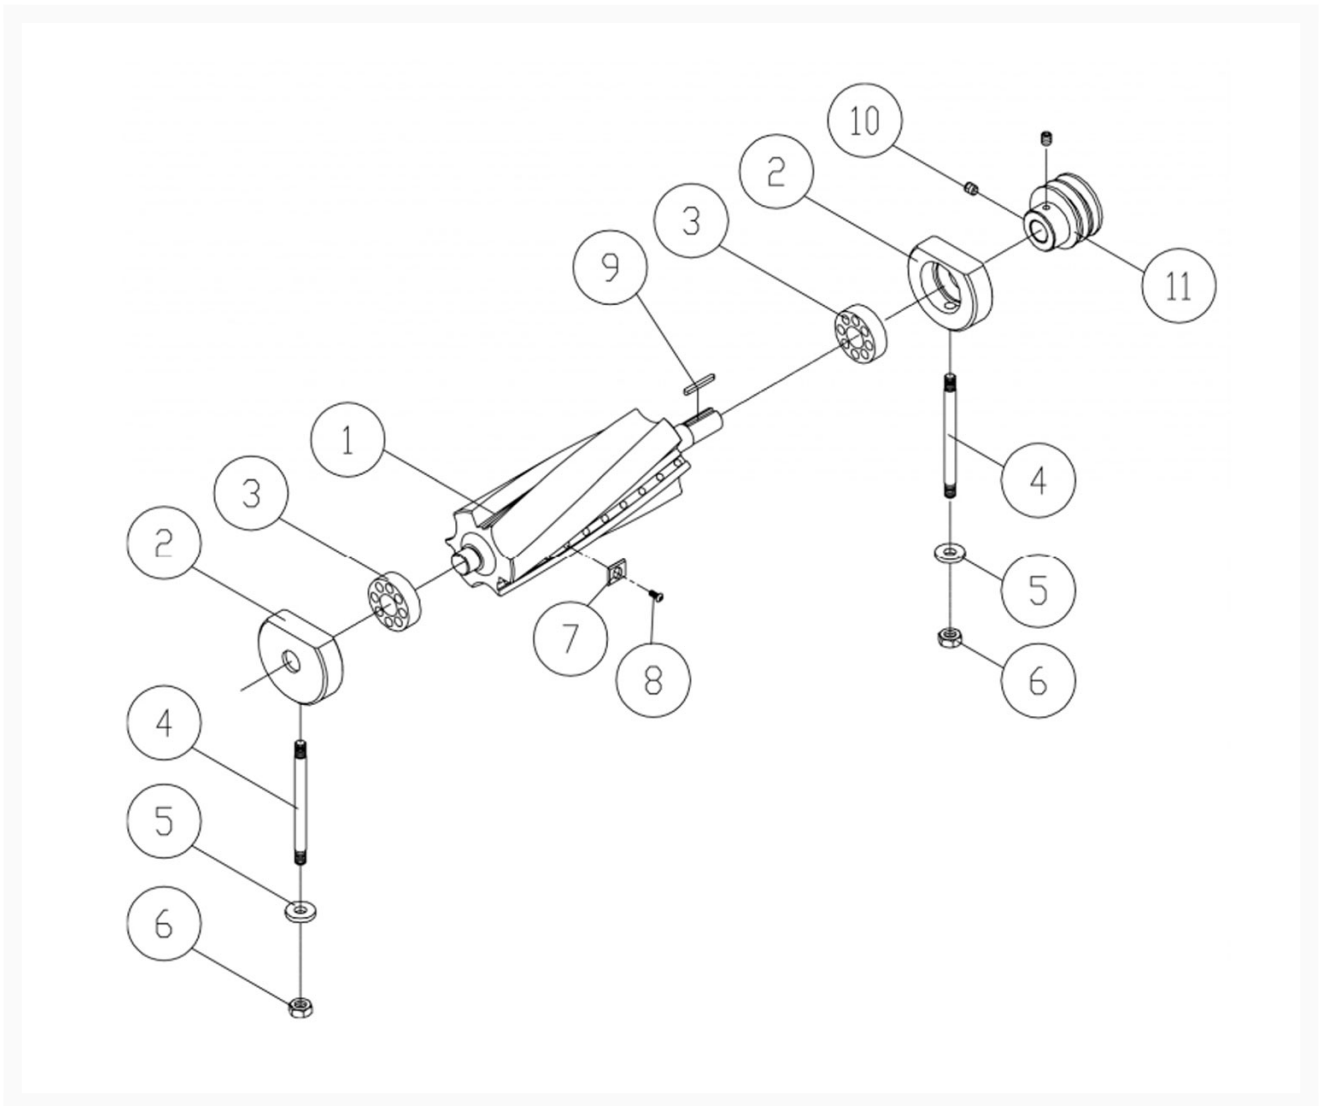

# JWJ-8HH Cutterhead Assembly

## Product Images

---

## Additional Information

---

Stock Number

718250K-4

## Products in this set

---

Knife insert screw | JWP208HH-111