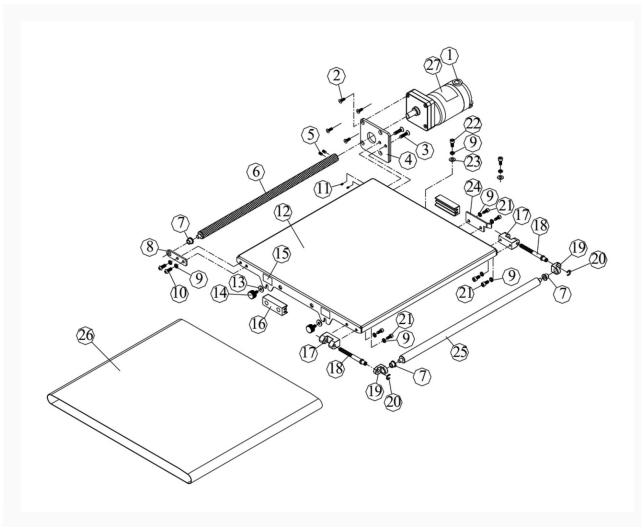

JWDS-1632 Conveyor Table Assembly

Product Images

Additional Information

Stock Number

723520K-2

Products in this set