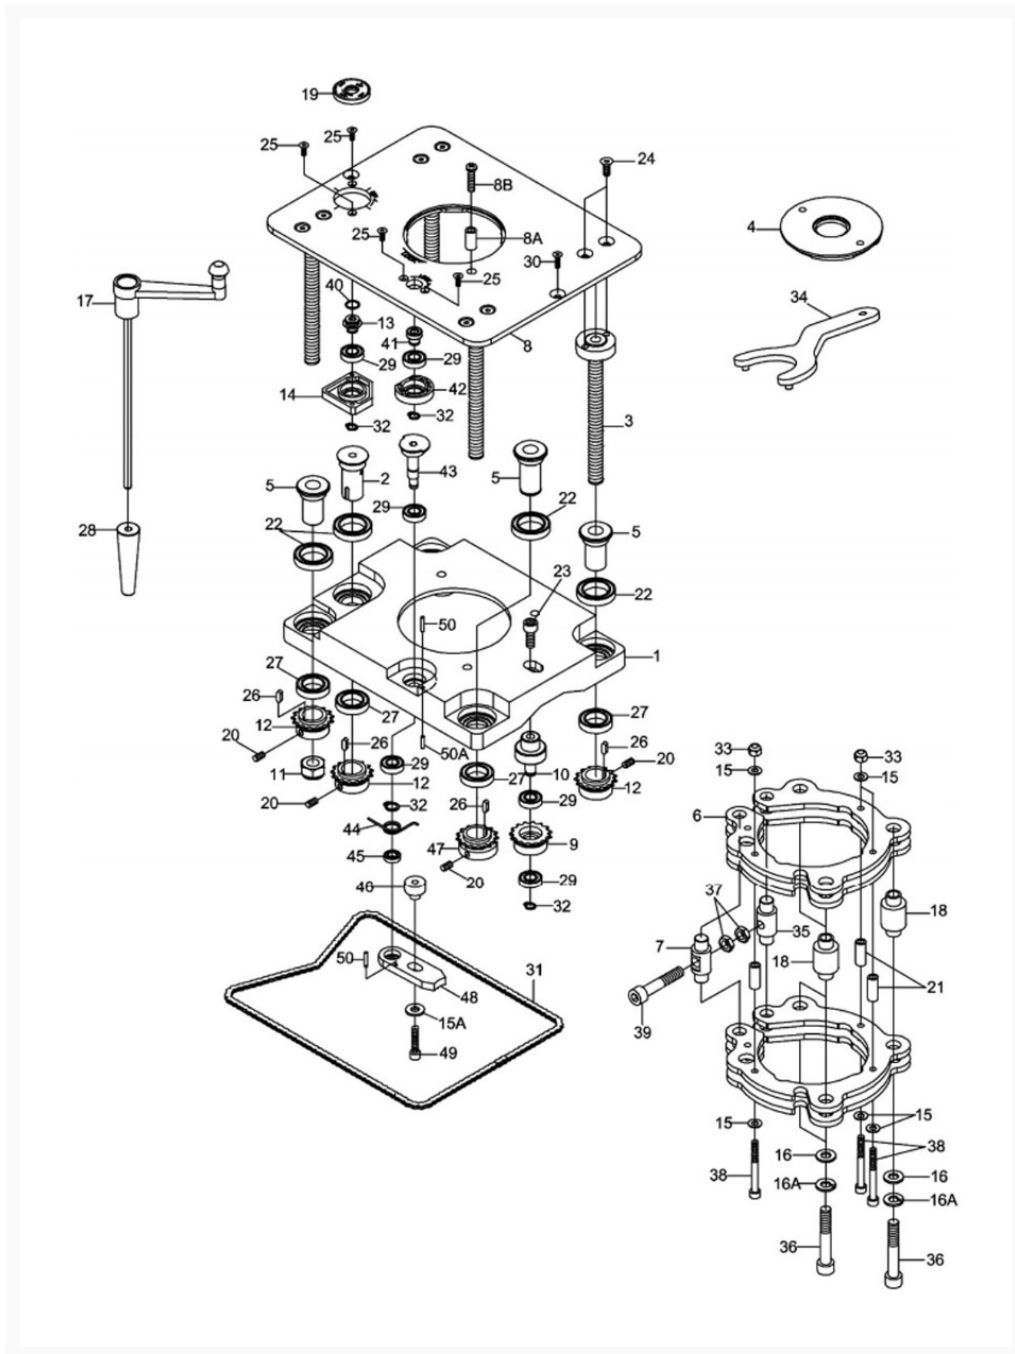

JRL-912 Router Lift Assembly

Product Images

Additional Information

Stock Number

737000CK-1

Products in this set